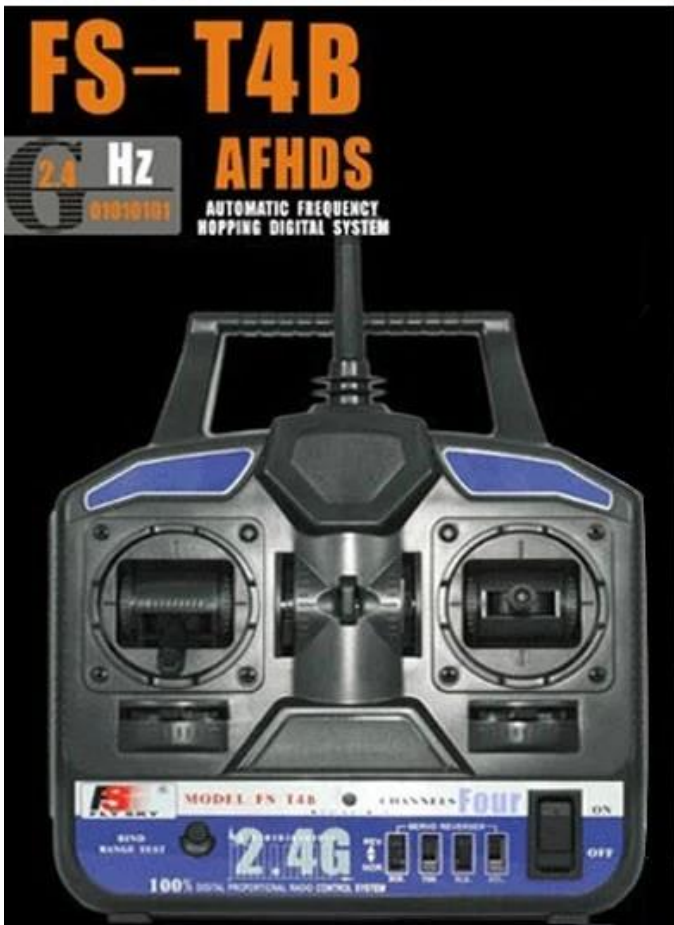

2.4G 900 RTR REB71-F03

900mm
 1800mm
 2800mm
 0.38mm
 100x55x45mm
 4PCS / CTN
 N.W / 20 / 23KG
 100% DIGITAL PROPORTIONAL RAO CONTROL SYSTEM
 2.4G
 CHANNELS Four
 MODEL FS T4B
 AUTOMATIC FREQUENCY HOPPING DIGITAL SYSTEM
 AFHDS
 2.4 Hz
 FS-T4B