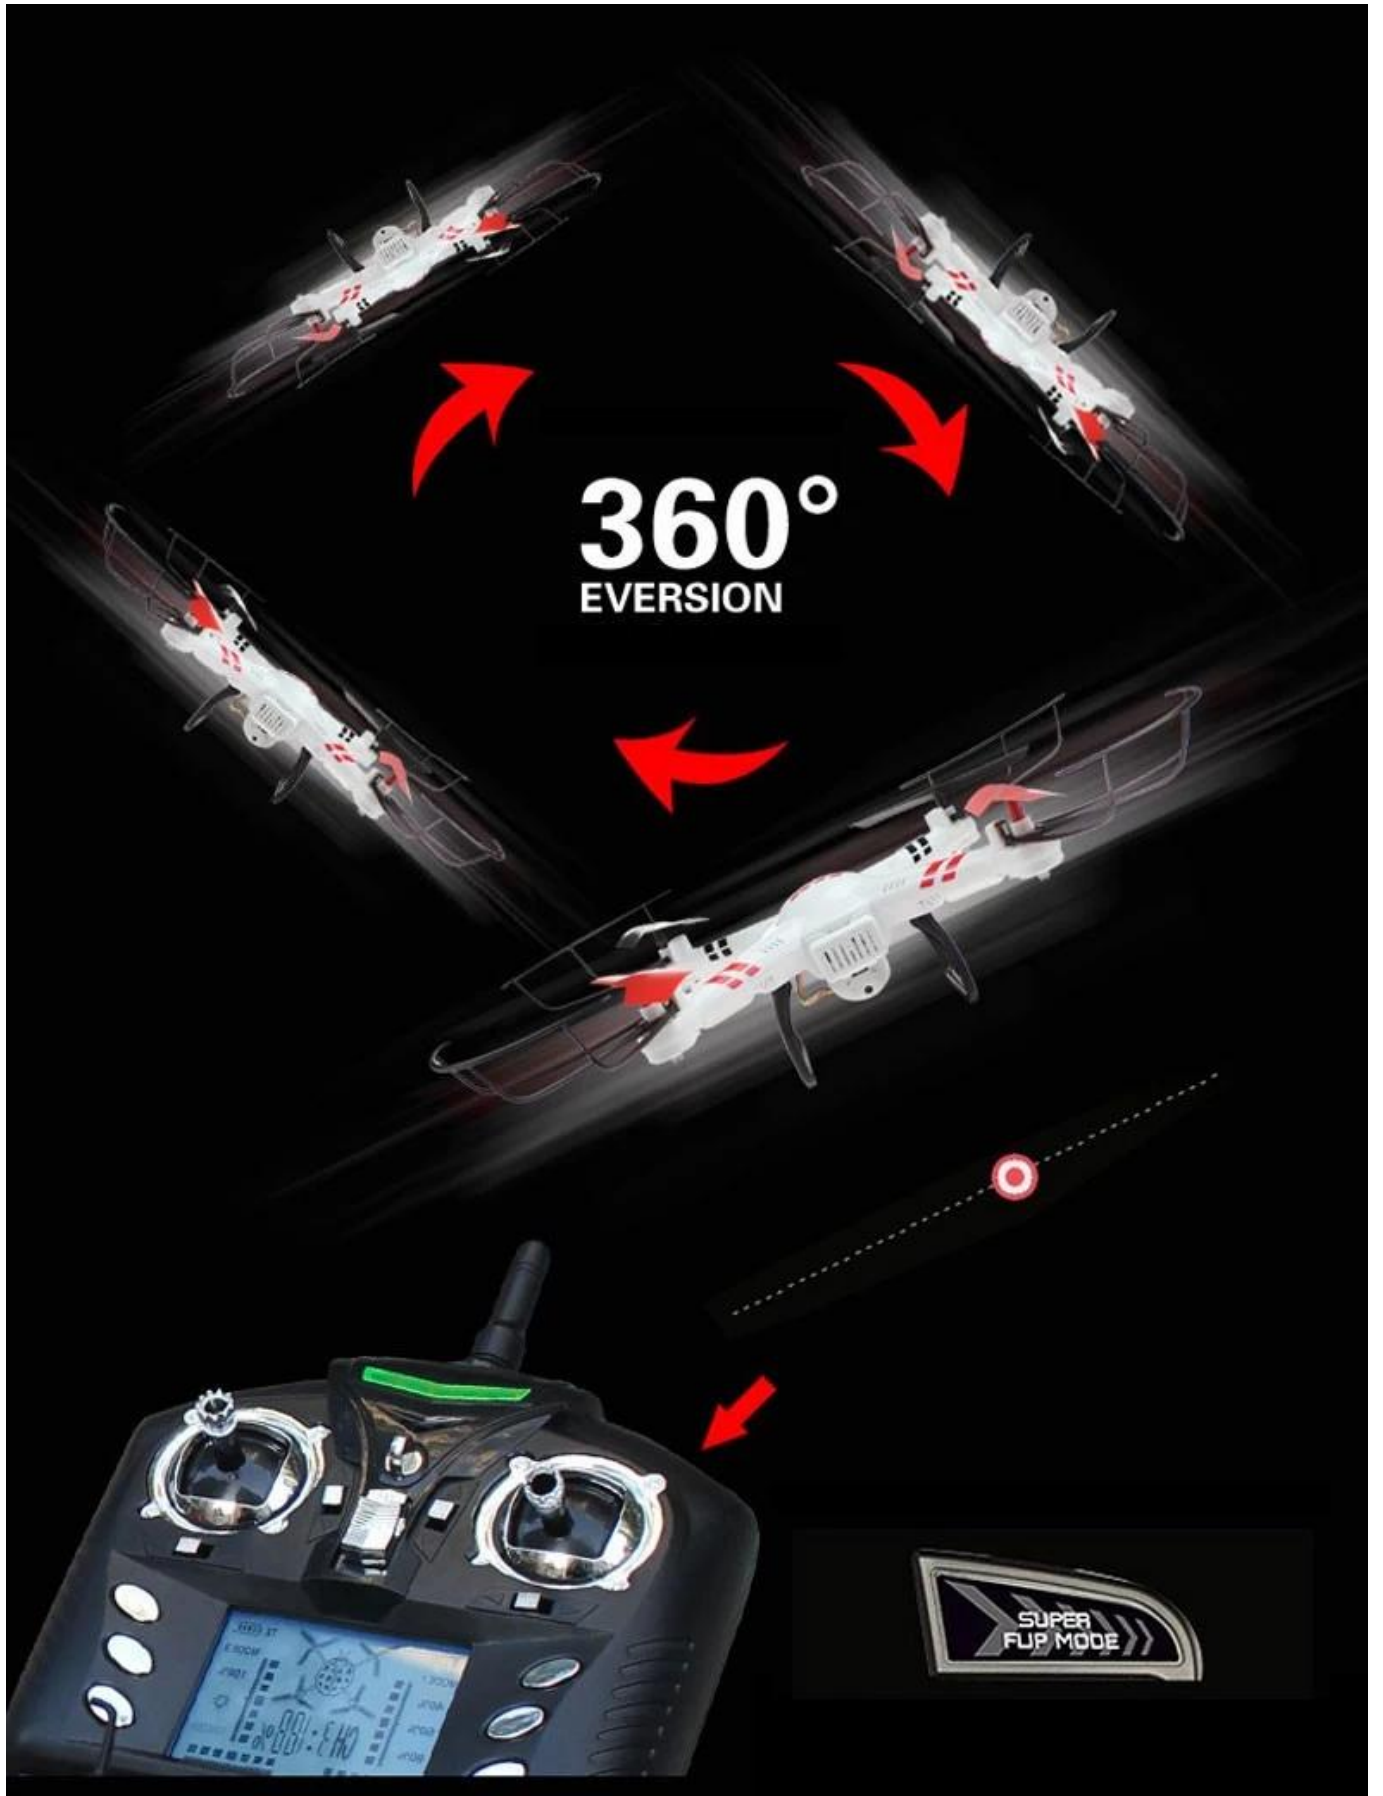

Transmission distance of up to about 100m

5.8G real-time image transmission

2.4G

FPV

CF MODE

ONE PRESS  
AUTOMATIC  
RETURN

360°

**LED**

Light

Lightweight  
and convenient

Photo

Video

**3.7V** 730 mAh Li-Po battery

**360°**  
EVERSION

**SUPER  
FLIP MODE**

# 6 AXIS GYRO

More stable flight

**GORGEIOUS NIGHT LAMP**

# THE ADDRESS MODE

**2.4GHZ**

Remote control distance of up to **150M**

THE FRONT DISPLAY

OVERLOOKING THE DISPLAY

SIDE SHOW

01

02