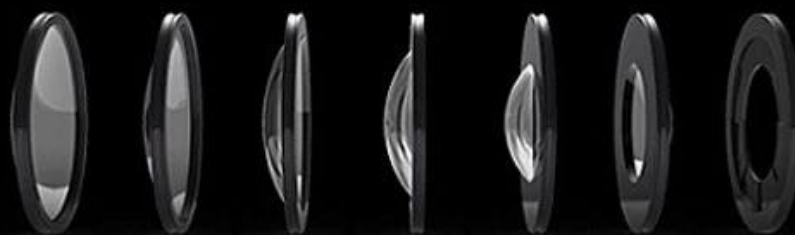

Transmission distance of up to about 100m

5.8G real-time image transmission

2.4G

FPV

CF MODE

ONE PRESS  
AUTOMATIC  
RETURN

360°

**LED**

Light

Lightweight  
and convenient

Photo

Video

**3.7V** 730 mAh Li-Po battery

**360°**  
EVERSION

**SUPER  
FLIP MODE**

# 6 AXIS GYRO

More stable flight

**GORGEIOUS NIGHT LAMP**