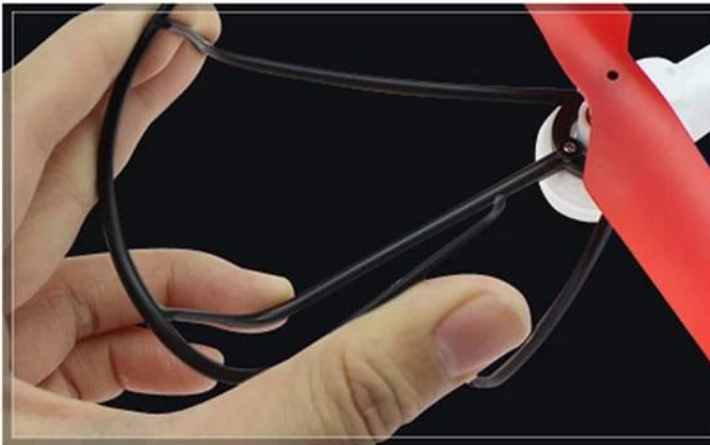

# THE ADDRESS MODE

**2.4GHZ**

Remote control distance of up to **150M**

THE FRONT DISPLAY

OVERLOOKING THE DISPLAY

SIDE SHOW

01

02