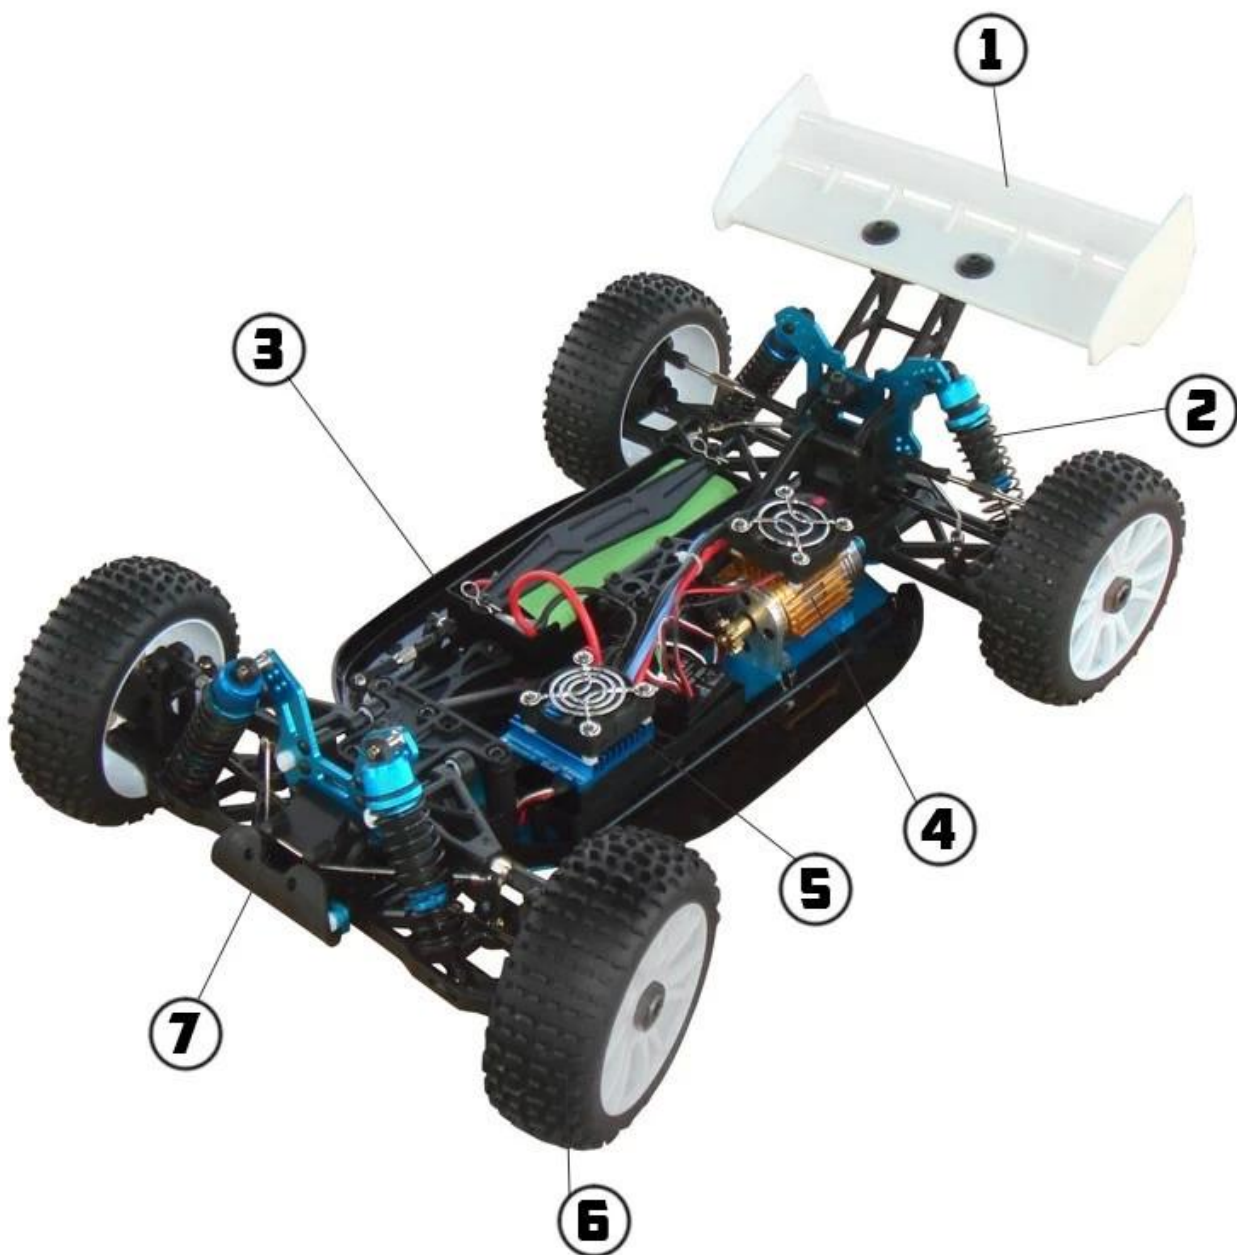

Frame show

---

① Off-road wing with adjustable mount

② Oil filled adjustable shock absorber

③ Aluminum 6061 chassis

④ Brushless motor with anodized
Aluminum motor heat guard

⑤ High precision brushless ESC

⑥ High quality off-road Knobby tire

⑦ Front bumper protect against
accidental impact