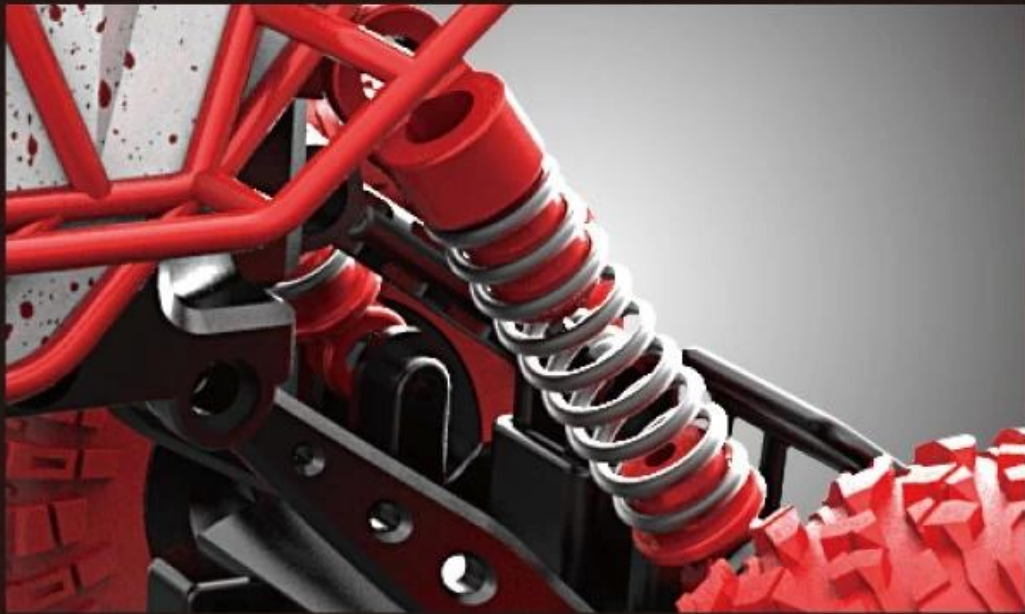

# About us

Power:backward, turn left/right, can climb with 5CM obstacle, and 90 degree wall, with LED light. 1.Product Size(Cm): 16, 9x11, 9x13, 9  
 2.Color Red 3.Product Size(Cm): 16, 9x11, 9x13, 9  
 4.Product Color: red 5.Product Size(Cm): 16, 9x11, 9x13, 9  
 6.Product Size(Cm): 16, 9x11, 9x13, 9  
 7.Product Color: red 8.Product Size(Cm): 16, 9x11, 9x13, 9  
 9.Product Size(Cm): 16, 9x11, 9x13, 9

## **OVERSIZED TIRES**

Oversized tires, even in mud, mountain roads, shallow water, grass, paving, can easily through, let you infinite enjoy crazy off-road.

### **HIGH STRENGTH OF THE SHOCK**

*High strength of the shock, the car in the rugged road, also can easily climb over, become a real mountain king.*