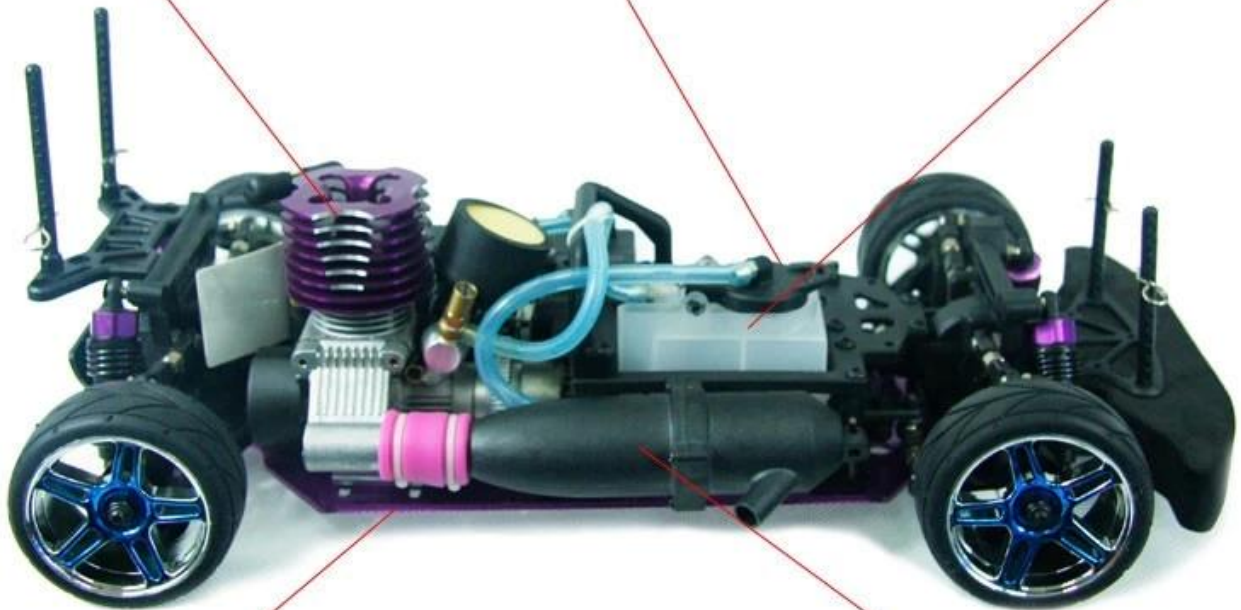

Details display