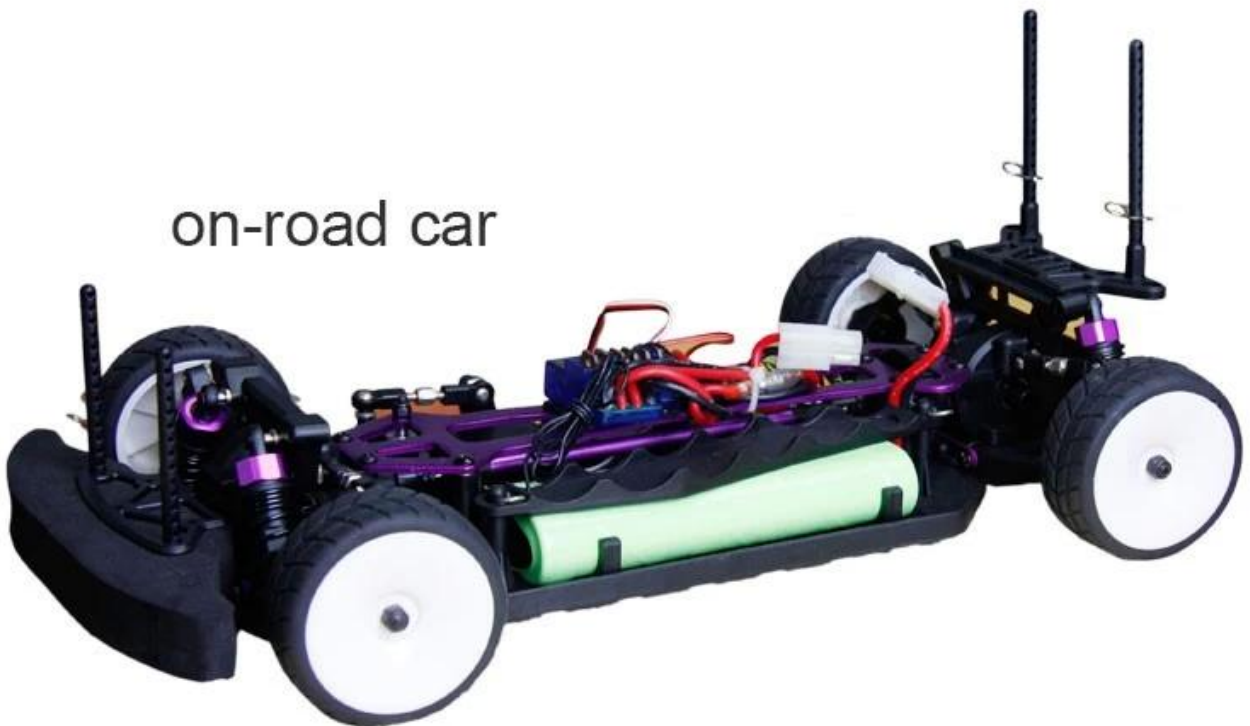

Details show

Details show

on-road car