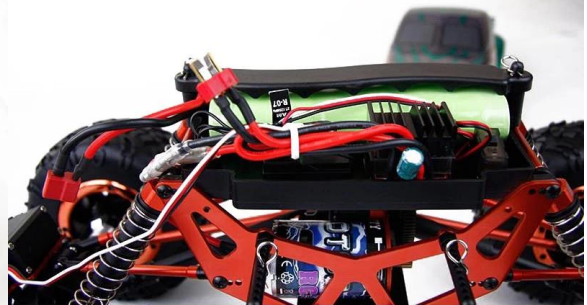

Product Display

Detail Display