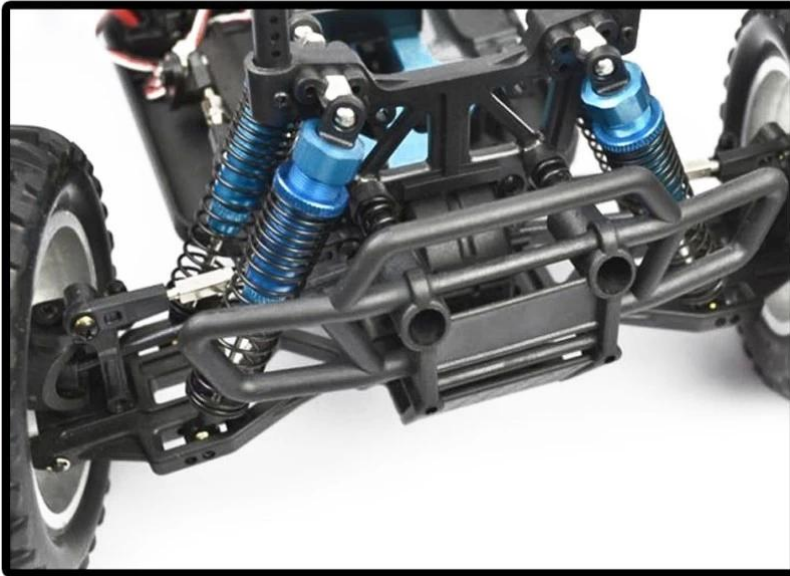

1/10 TPET-1001PRO

TPET-1001PRO
1/10 Scale Electric Powered RC Off Road Monster Truck
TPET-1001PRO

- 1 4WD
- 2
- 3 RC 540 ESC 03018
- 4
- 5
- 6
- 7
- 8 7.2V 1800mAh
- 9
- 10

1/10 Scale Electric Powered RC Off Road Monster Truck TPET-1001PRO

Left side view

Right side view

Figure slope

Front View

Product Details Figure

Outdoor show

2.4GHz 2.4GHz “” -
 -

MORE PRODUCTS!