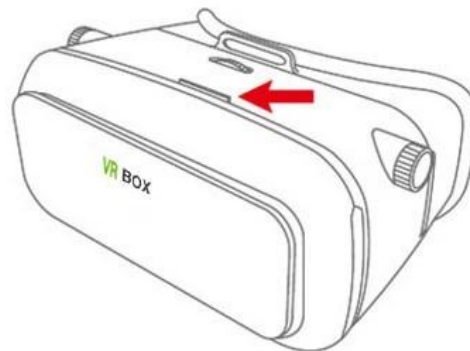

Better adaptation of the mobile phone

Want to see as you operate

Method of operation

1. Download podcasts and video playback test

Select Install menu with 3D video players and games, to test whether the video about split screen (left), and full-screen playback

2. Equipment

Gently open the top of the adsorption switch (see right)

Towards the phone screen, gently struck telescopic adjustment slot, put your phone, close the cover plate (left), found the picture upside down, you can adjust the direction of the phone.

3. Somatosensory control

Screen options: a mobile phone into a device, you can swing left and right selection screen (see below) in the screen list

VR Games: 3D games can also play left and right somatosensory control (see below)