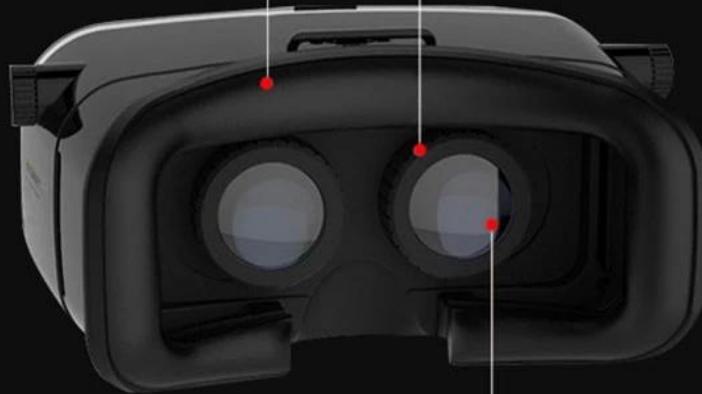

Visual experience

3D picture of the screen effect is super good, awesome feeling. Convenient to use: can watch at anytime anywhere whether sitting, lying or standing

Nano-technology lens BOX Mirror

Other lenses

product details

Leather blindfold

Depending on the facial structure design, comfortable fit

Focus Adjustment

About adjusting the lens focal length can reach your desired

Optical lenses Augmented Reality

Front surface

Superhard metal element

Middle layer

Intelligent high transmittance to reduce distortion, in addition to glare

Rear surface

Less fatigue, restore the 3D scene

Adsorption panel intimate Cooler

Easy adjustment of IPD