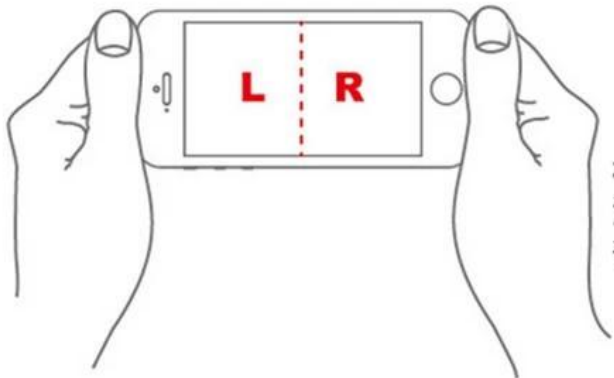

Better adaptation of the mobile phone

Want to see as you operate

Method of operation

1. Download podcasts and video playback test

Select Install menu with 3D video players and games, to test whether the video about split screen (left), and full-screen playback

2. Equipment

Gently open the top of the adsorption switch (see right)

Towards the phone screen, gently struck telescopic adjustment slot, put your phone, close the cover plate (left), found the picture upside down, you can adjust the direction of the phone.