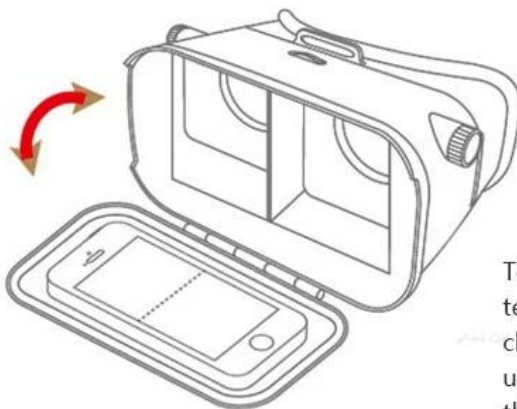

Better adaptation of the mobile phone

Want to see as you operate

Method of operation

1. Download podcasts and video playback test

Select Install menu with 3D video players and games, to test whether the video about split screen (left), and full-screen playback

2. Equipment

Gently open the top of the adsorption switch (see right)

Towards the phone screen, gently struck telescopic adjustment slot, put your phone, close the cover plate (left), found the picture upside down, you can adjust the direction of the phone.

3. Somatosensory control

Screen options: a mobile phone into a device, you can swing left and right selection screen (see below) in the screen list

VR Games: 3D games can also play left and right somatosensory control (see below)