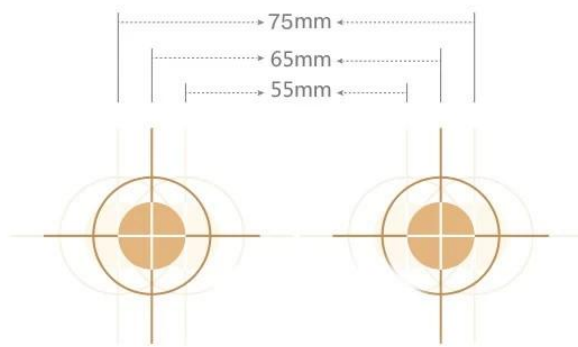

Easy adjustment of IPD