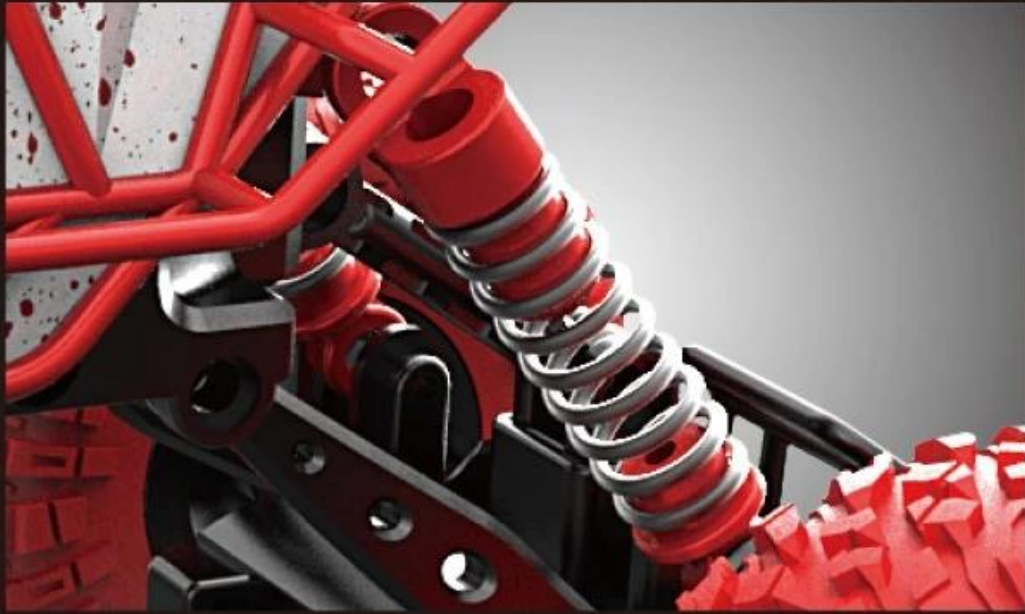

# Climbing

We can climb with 5CM obstacle, and 90 degree wall.

Power,backward, turn left/right, can climb with 5CM obstacle, and 90 degree wall, with LED light. 1. Product Size(Gal): 16, 6411, 8412, 8  
2. Color for 5CM Gal: 2190101 3. Power: 2000W 4. Product Color: red 5. Product Size(Gal): 16, 6411, 8412, 8  
6. Control: 2.1. Power: 2000W 2.2. Product Color: red 2.3. Product Size(Gal): 16, 6411, 8412, 8  
3. Control: 2.1. Power: 2000W 2.2. Product Color: red 2.3. Product Size(Gal): 16, 6411, 8412, 8  
3. Control: 2.1. Power: 2000W 2.2. Product Color: red 2.3. Product Size(Gal): 16, 6411, 8412, 8

## **OVERSIZED TIRES**

*Oversized tires, even in mud, mountain roads, shallow water, grass, paving, can easily through, let you infinite enjoy crazy off-road.*

### **HIGH STRENGTH OF THE SHOCK**

*High strength of the shock, the car in the rugged road, also can easily climb over, become a real mountain king.*