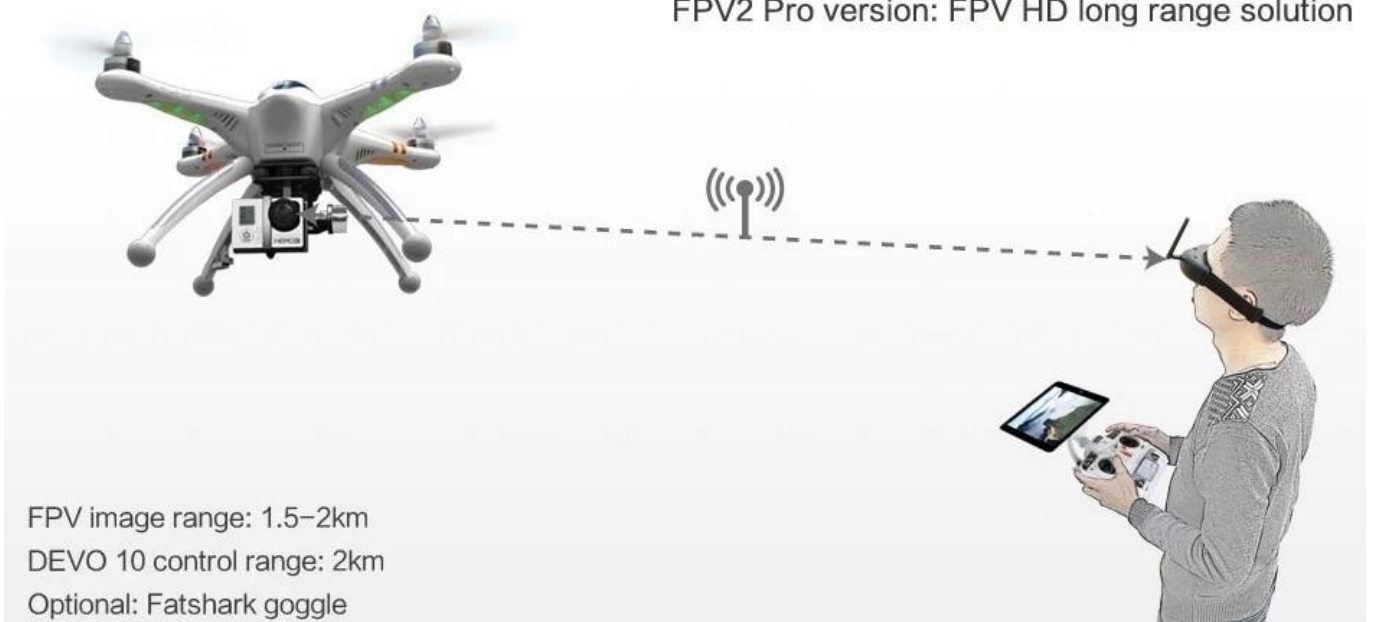

QR X350 Pro equipped with
professional G-2D brushless gimble

QR X350 Pro Specs

• Main Rotor Diameter: 556mm	• Length: 289mm
• Main Rotor Blade Length: 206mm	• Width: 289mm
• Brushless Motor spec: WK-WS-28-008A	• Height: 200mm

FPV1 Pro version: FPV All in one solution
High Cost Performance

With DEVO F7, the live video range reach 250m, control range 1K.
The iLOOK FPV camera can reach stability and high definition image transmission.

FPV2 Pro version: FPV HD long range solution

FPV image range: 1.5-2km
DEVO 10 control range: 2km
Optional: Fatshark goggle

WiFi version: Wifi HD remote image transfer

WiFi image range: 400M
DEVO 10 control range: 2km