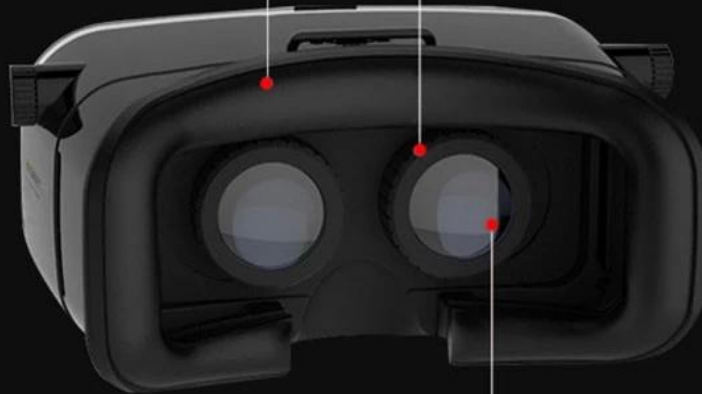

Visual experience

3D picture of the screen effect is super good, awesome feeling. Convenient to use: can watch at anytime anywhere whether sitting, lying or standing

Nano-technology lens BOX Mirror

Other lenses

product details

Leather blindfold

Depending on the facial structure design, comfortable fit

Focus Adjustment

About adjusting the lens focal length can reach your desired

Optical lenses
Augmented Reality

Front surface

Superhard metal element

Middle layer

Intelligent high transmittance to reduce distortion, in addition to glare

Rear surface

Less fatigue, restore the 3D scene

Adsorption panel intimate Cooler

Easy adjustment of IPD