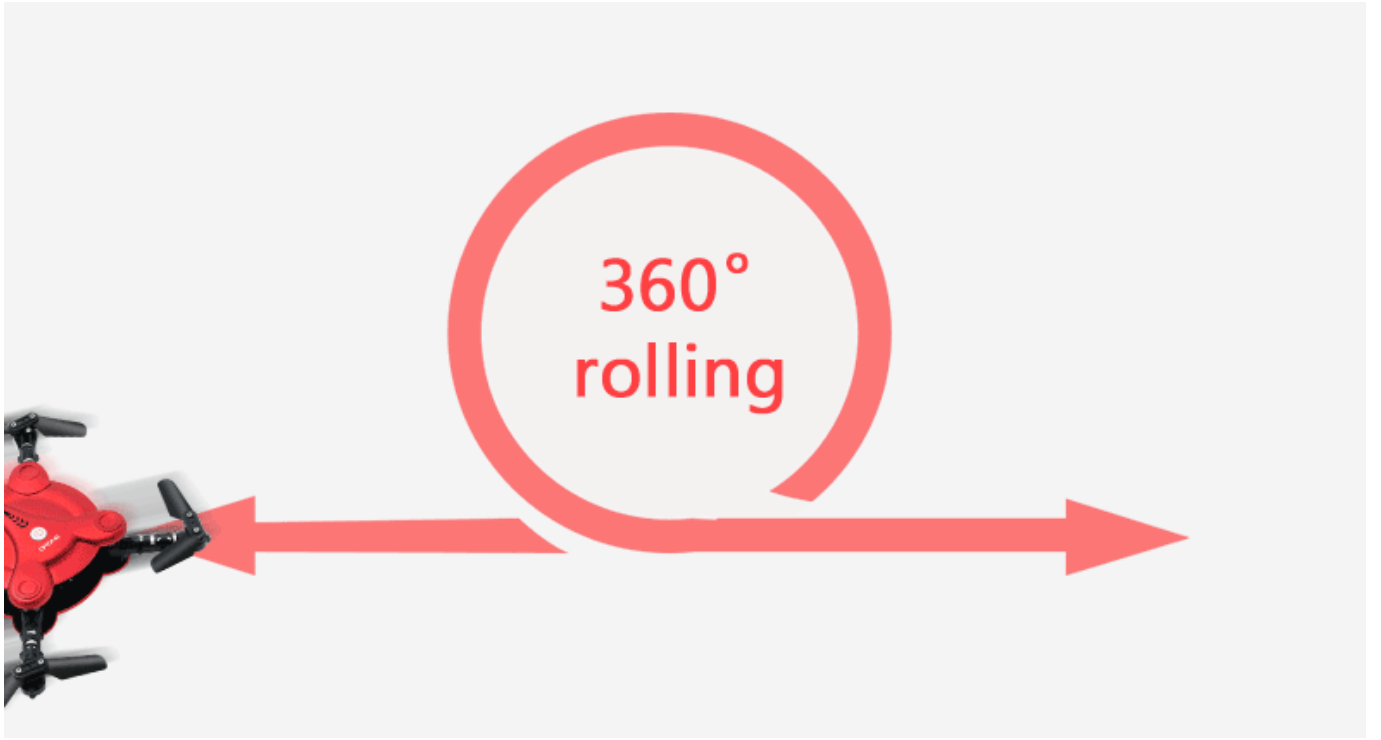

HEADLESS MODE

And high/low speed

Turning body, Forward, backward, turn left, turn right, 360 degree rolling, head on mode and high/low speed, all forward and right hand mode, with a 360 degree rolling and high/low speed, all forward and right hand mode, with a 360 degree rolling, turn on with 0.3 90° camera.

360° ROLLING

Forward, backward, turn left, turn right,

Turning body, Forward, backward, turn left, turn right, 360 degree rolling, head on mode and high/low speed, all forward and right hand mode, with a 360 degree rolling and high/low speed, all forward and right hand mode, with a 360 degree rolling, turn on with 0.3 90° camera.