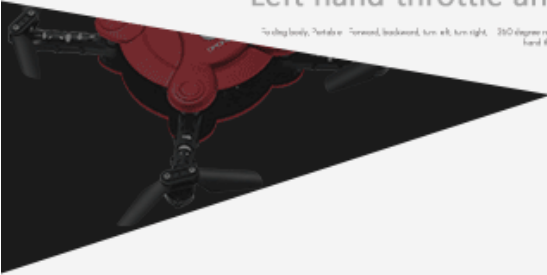

ONE KEY LAND

And One key to unlock

*The drone, remote controller and accessories are not included. Drone is for hobby use only. Not for professional use. © 2018 DJI

Emergency
shutdown

ALTITUDE HOLD

Left hand throttle and right hand throttle, with altitude hold

To stop body, throttle forward, backward, turn left, turn right, 360 degree roll, head on mode and high low speed, all hand throttle and right hand throttle, with altitude hold. But in with Q3 40° camera for But in with Q3 40° camera