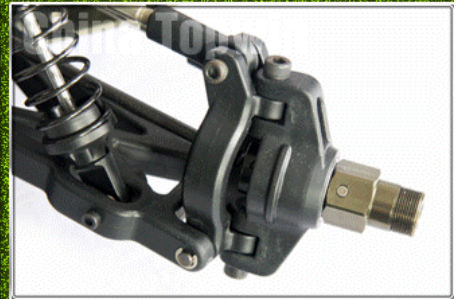

TPEB-0559 PRODUCT DETAILS

[Hakkımızda daha fazla bilgi için tıklayınız.](#)

MORE PRODUCTS!