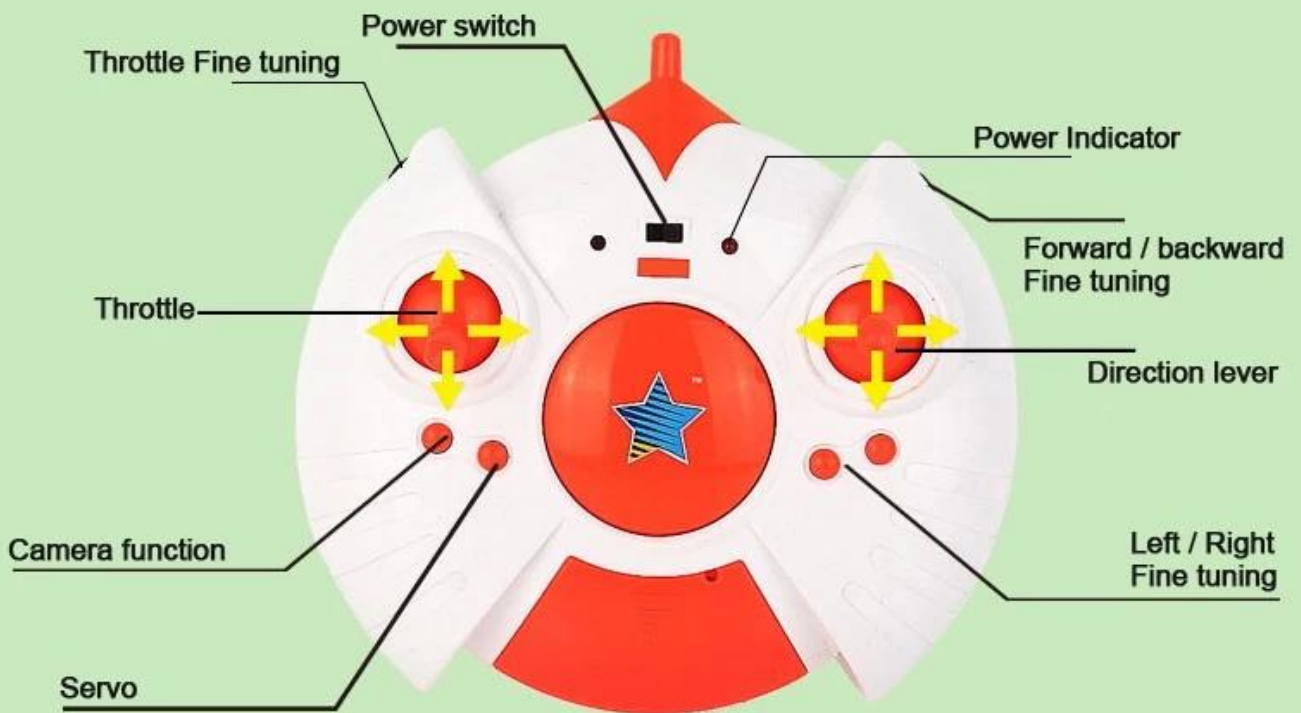

## Product Description

◆◆ Standard configuration ◆◆

quadcopter

REH88-30 Remote Control / REH88-30W Remote Control

Screwdriver

Blade

USB cable

## Size

## Remote Control