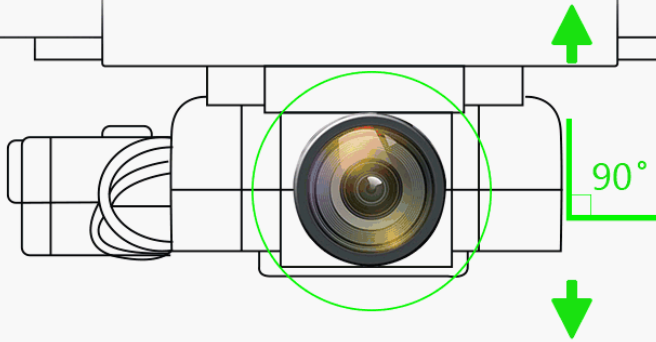

Camera

The lens can be transferred
at 90 degrees