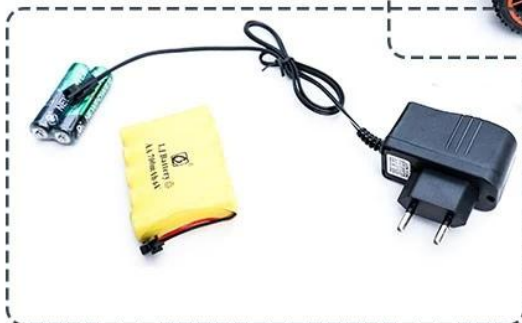

high speed about 20KM/H, 2pcs motors
REC333GS05

2.4G

4WD
1:18

RC Car *Truggy*
High Speed

The advertisement features a red and black RC Buggy car with large, treaded tires, set against a background of a city skyline at night with light trails. The car is shown from a side-rear perspective, moving towards the left. The text is overlaid on the image, with the main title in large, bold, white letters. Below the title, there are two white boxes containing the text '2.4G' and '4WD 1:18'. At the bottom of the image, there is a blurred, high-speed shot of a different RC car, a Truggy, with the text 'RC Car Truggy High Speed' overlaid in bold black letters.

car*1

transmitter battery*1
instruction Manual*1

charger*1, battery*1

REC333GS06

transmitter*1

car*1

charger*1, battery*1
transmitter battery*1
instruction Manual*1