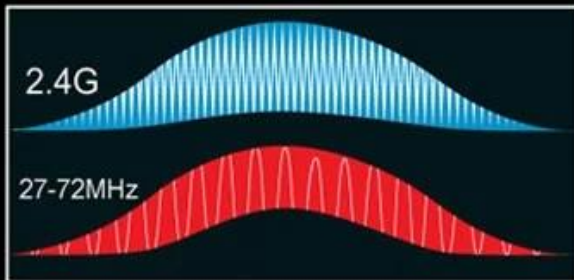

Backward

Up

Turn Left

Turn Right

Down

Function: up/down, forward/backward, turn left / Right

2.4G :For your better control

Frequency :