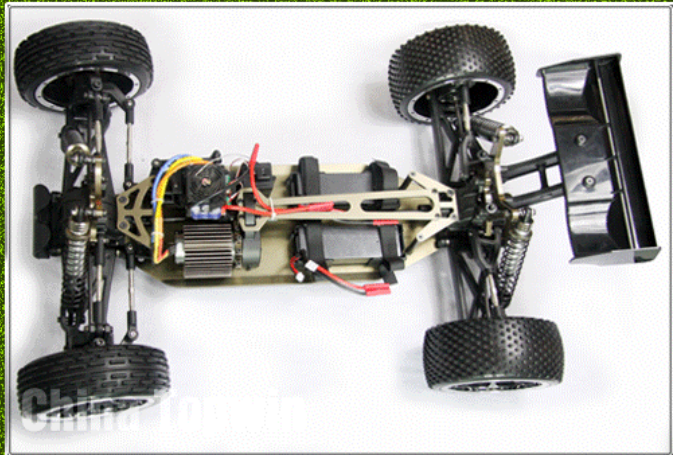

TPEB-0559

1/5th Scale 4WD Electric Powered Double the battery high-speed Off Road Buggy

Product size: 750x480mm

Wheelbase: 515mm

Gear Ratio: 11.8:1

Brushless ESC output: Hobbywing 125A

Brushless motor: 980KV

BATTERY: 11.1V LiPo 3700MAH x2P

Servo: 20KG

Transmitter: 2.4G 2CH

CHINA TOPWIN

TPEB-0559 PRODUCT DETAILS

[Clique para saber mais sobre nós.](#)

MORE PRODUCTS!