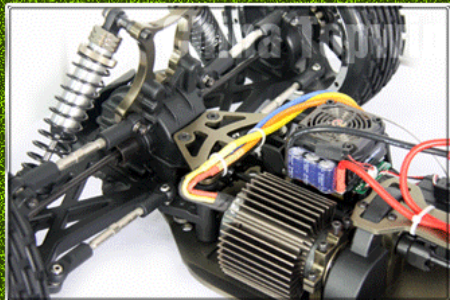

TPEB-0559

1/5th Scale 4WD Electric Powered Double the battery high-speed Off Road Buggy

Product size: 750x480mm

Wheelbase: 515mm

Gear Ratio: 11.8:1

Brushless ESC output: Hobbywing 125A

Brushless motor: 980KV

BATTERY: 11.1V LiPo 3700MAH x2P

Servo: 20KG

Transmitter: 2.4G 2CH

CHINA TOPWIN

TPEB-0559 PRODUCT DETAILS

[Clique para saber mais sobre nós.](#)

MORE PRODUCTS!