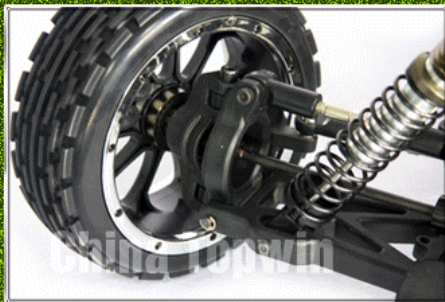

TPEB-0559

1/5th Scale 4WD Electric Powered Double the battery high-speed Off Road Buggy

Product size: 750x480mm

Wheelbase: 515mm

Gear Ratio: 11.8:1

Brushless ESC output: Hobbywing 125A

Brushless motor: 980KV

BATTERY: 11.1V LiPo 3700MAH x2P

Servo: 20KG

Transmitter: 2.4G 2CH

CHINA TOPWIN

TPEB-0559 PRODUCT DETAILS

[Clique para saber mais sobre nós.](#)

MORE PRODUCTS!