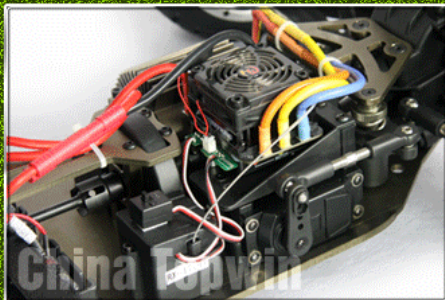

TPEB-0559

1/5th Scale 4WD Electric Powered Double the battery high-speed Off Road Buggy

Product size: 750x480mm

Wheelbase: 515mm

Gear Ratio: 11.8:1

Brushless ESC output: Hobbywing 125A

Brushless motor: 980KV

BATTERY: 11.1V LiPo 3700MAH x2P

Servo: 20KG

Transmitter: 2.4G 2CH

CHINA TOPWIN

TPEB-0559 PRODUCT DETAILS

[Clique para saber mais sobre nós.](#)

MORE PRODUCTS!