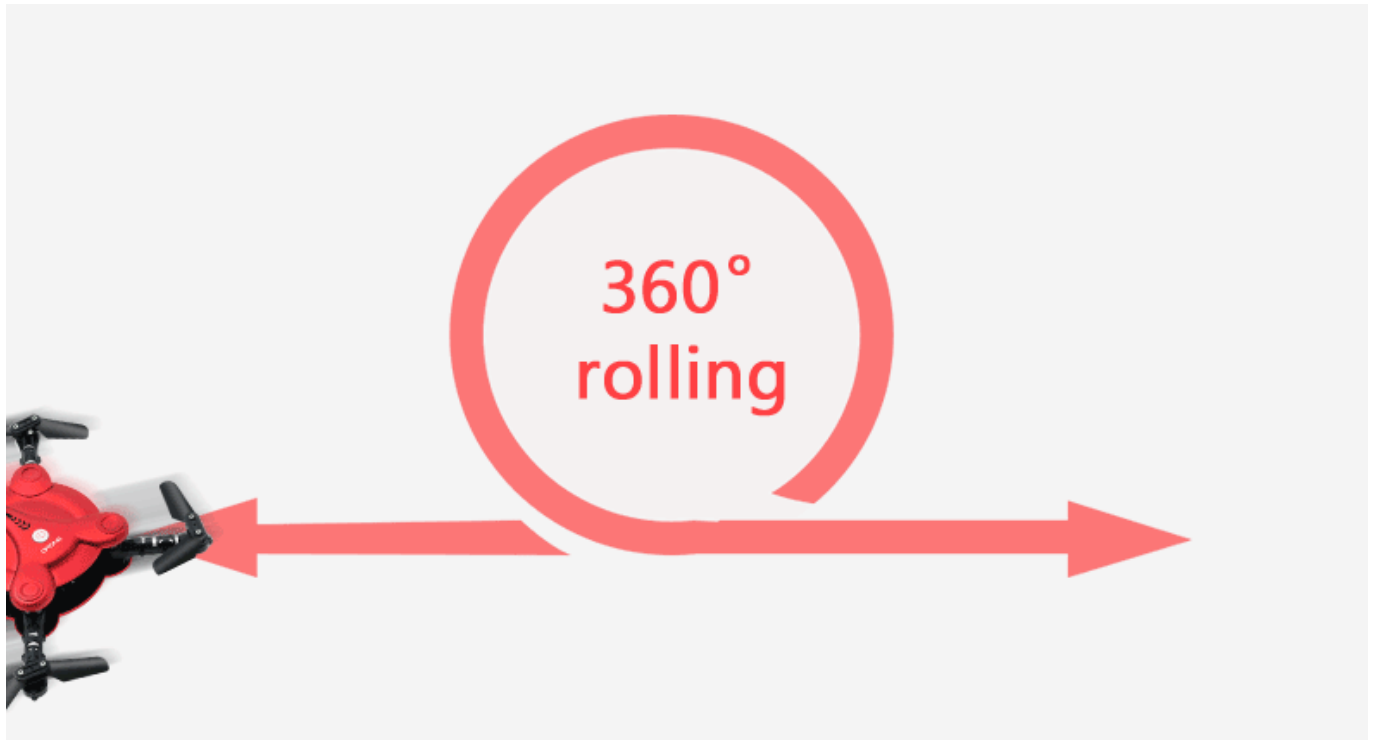

HEADLESS MODE

And high/low speed

Turning body, Forward, backward, turn left, turn right, 360 degree rolling, head on mode and high/low speed, all forward and right hand mode, with a 360 degree rolling and high/low speed, all forward and right hand mode, with a 360 degree rolling, turn on with 0.3 MP camera.

360° ROLLING

Forward, backward, turn left, turn right,

Turning body, Forward, backward, turn left, turn right, 360 degree rolling, head on mode and high/low speed, all forward and right hand mode, with a 360 degree rolling and high/low speed, all forward and right hand mode, with a 360 degree rolling, turn on with 0.3 MP camera.