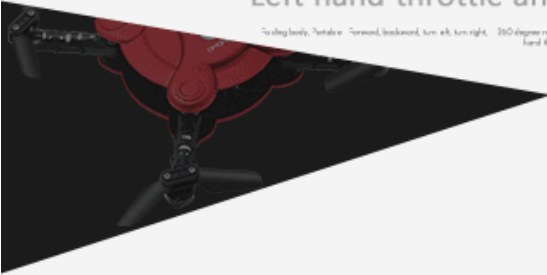

Built in wifi 0.3 MP camera

HD photo transmission

can take video and photo

APP control

One key to unlock, one key land.

Product parameters

- 1.Product Size(cm) 11.5*11.5*2.5
- 2.Color Box Size(cm) 21.5*16.5*6.2
- 3.Product Color white,black,red
- 4.Playtime(minute) 7-8m
- 5.Control distance(meter) 50-80m
- 6.Product battery 3.7V 300mA include
- 7.Controller battery 3*1.5AAA not include
- 8.Charging time(minute) 60-70m
- 9.Camera 0.3MP

Emergency
shutdown

ALTITUDE HOLD

Left hand throttle and right hand throttle, with altitude hold

To stop body, throttle forward, backward, turn left, turn right, 360 degree roll, head on mode and high low speed, all hand throttle and right hand throttle, with altitude hold. But in with Q3 40° camera for. But in with Q3 40° camera