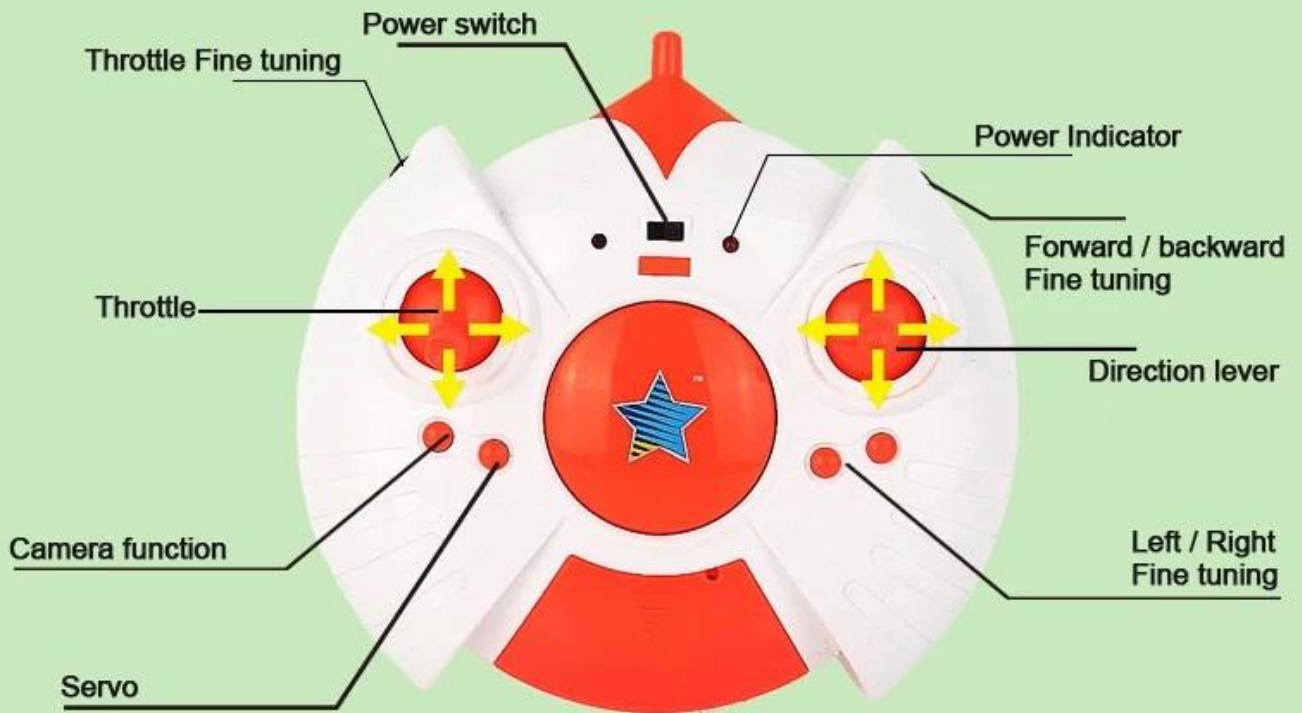

BUSINESS INTEGRITY

QUALITY ASSURANCE

PHYSICAL SHOOTING

QUALITY SERVICE

Function

- * 4CH Three speed :High□Low□Moderate With LED lights
- * 6 axis gyro ,flight stability, easy to control
- * Up/Down, Forward/Backward, Turn left/right, hovering□
- * Left side flying/Right side flying, throwing
- * WIFI real-time transmission function, IPHONE ,IPAD control, Two kinds of control mode: manual and the mind induction
- * 300000 megapixel camera, photography and video
- * Connected WIFI, "APP STORE" search "CX-WIFIUFO", can be easily used to software
- * Control distance: 30M WIFI image transmission distance: 20M
- * Camera video files directly deposited in the mobile phone , allowing you to enjoy a view at anytime and anywhere, without memory card, bring you convenient and quick.

Product Description

Standard configuration

quadcopter

REH88-30 Remote Control / REH88-30W Remote Control

Screwdriver

Blade

USB cable

Size

Remote Control

Color selection

Color selection

GREEN

ORANGE

BLUE

YELLOW

2.4G

RC MINI QUADCOPTER

2.4G | WIFI | CAMERA | FPV

FPV
INCLUDED

Specifications

battery: 3.7V 700MAH
Transmitter battery: mobile phone control
Running time: 5-6mins
Control distance: 30M
WIFI image transmission distance: 20M
Charging time: 90mins
Color: Green, Blue, Orange, Yellow