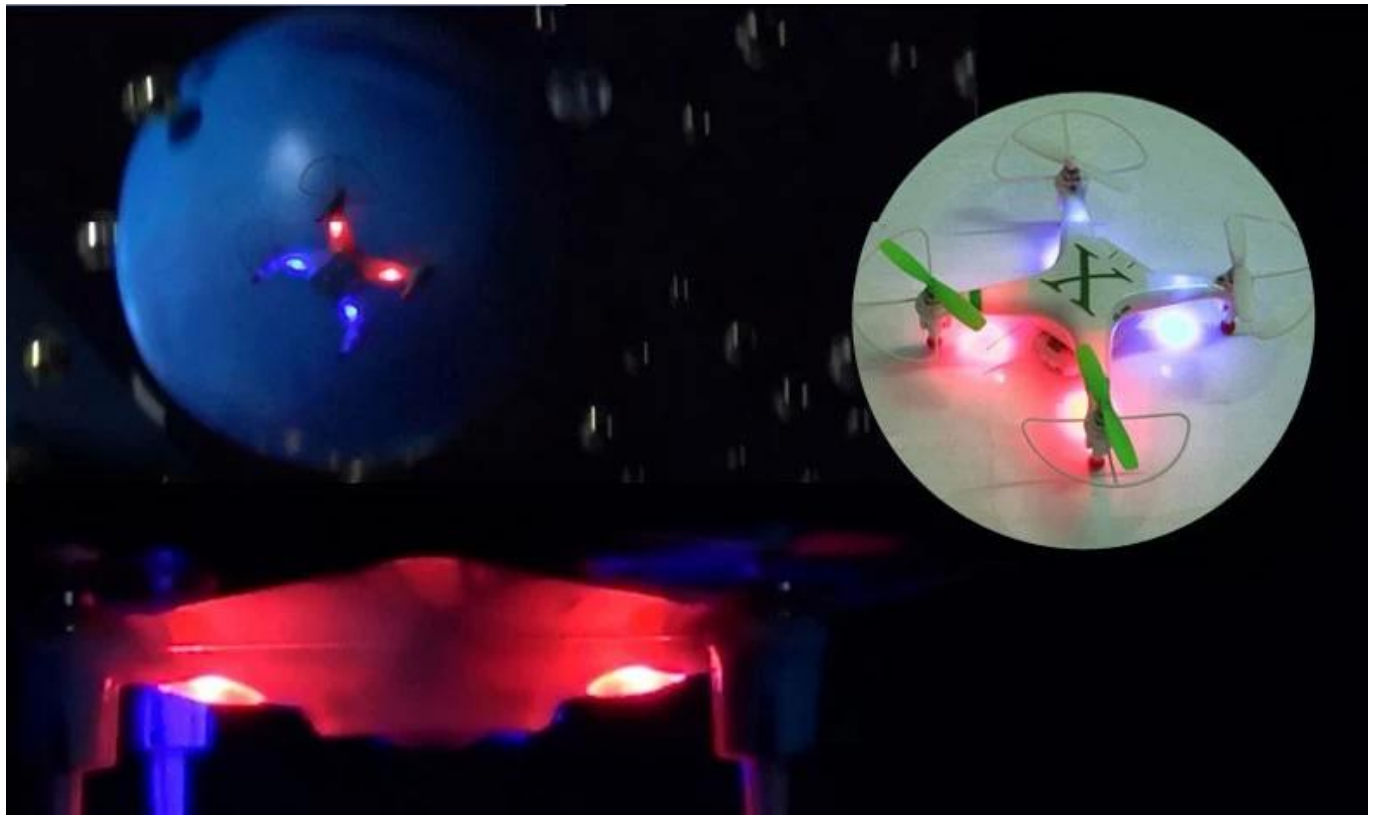

BUSINESS INTEGRITY

QUALITY ASSURANCE

PHYSICAL SHOOTING

QUALITY SERVICE

Function

- * 4CH Three speed :High□Low□Moderate With LED lights
- * 6 axis gyro ,flight stability, easy to control
- * Up/Down, Forward/Backward, Turn left/right, hovering□
- * Left side flying/Right side flying, throwing
- * WIFI real-time transmission function, IPHONE ,IPAD control, Two kinds of control mode: manual and the mind induction
- * 300000 megapixel camera, photography and video
- * Connected WIFI, "APP STORE" search "CX-WIFIUFO", can be easily used to software
- * Control distance: 30M WIFI image transmission distance: 20M
- * Camera video files directly deposited in the mobile phone , allowing you to enjoy a view at anytime and anywhere, without memory card, bring you convenient and quick.

Product Description

Standard configuration

quadcopter

REH88-30 Remote Control / REH88-30W Remote Control

Screwdriver

Blade

USB cable

Size

Remote Control

Color selection

Color selection

GREEN

ORANGE

BLUE

YELLOW

2.4G

RC MINI QUADCOPTER

2.4G | WIFI | CAMERA | FPV

FPV
INCLUDED

Specifications

battery: 3.7V 700MAH
Transmitter battery: mobile phone control
Running time: 5-6mins
Control distance: 30M
WIFI image transmission distance: 20M
Charging time: 90mins
Color: Green, Blue, Orange, Yellow