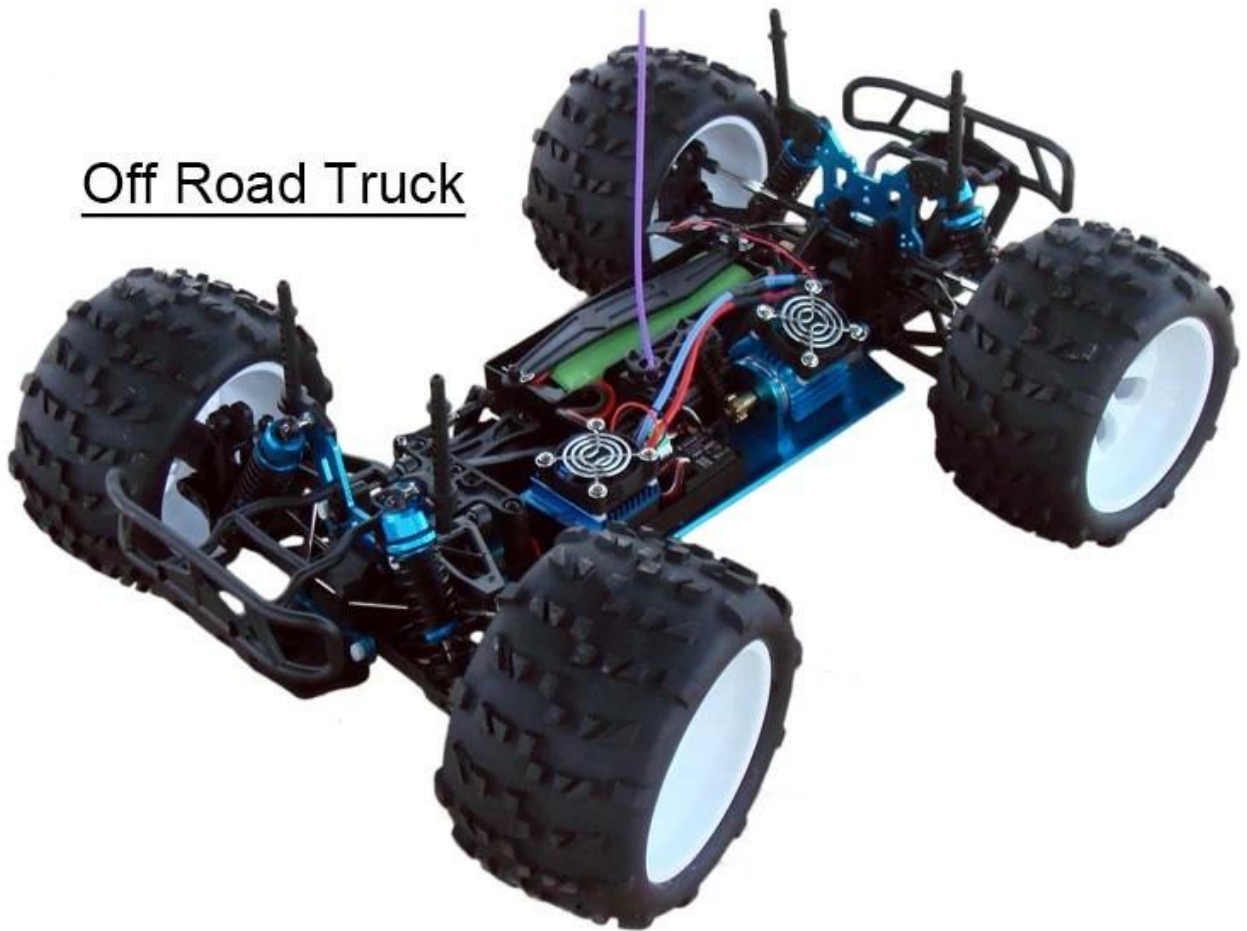

1/8 Scale Brushless Version Electric Powered Off Road Truck TPET-0062

Quick Details

Style: Radio Control Toy

Type: Electric RC Car

Power: Battery

Material: Plastic

Plastic Type: ABS

Place of Origin: Guangdong, China

Brand Name: 1/8 Scale Brushless Version Electric Powered Off Road Truck

Model Number: TPET-0062

Function

- (1).Four wheel drive system
- (2).Aluminum 6061 Chassis/Shock Tower
- (3).Oil filled adjustable shock absorber
- (4).Front/Rear bumper provides excellent protecting against abrupt impacts
- (5).Brushless Motor with Anodized Aluminum Motor Heat Guard
- (6).High precision Brushless ESC
- (7).Both Motor and ESC are equipped with Fans to blow the heat away during high speed running
- (8).High quality Extra large Solid off-road Tire

Product display

Body
[#86296]

Body
[#86294]

Frame display

Off Road Truck

[*Click to learn more about us.*](#)

MORE PRODUCTS!