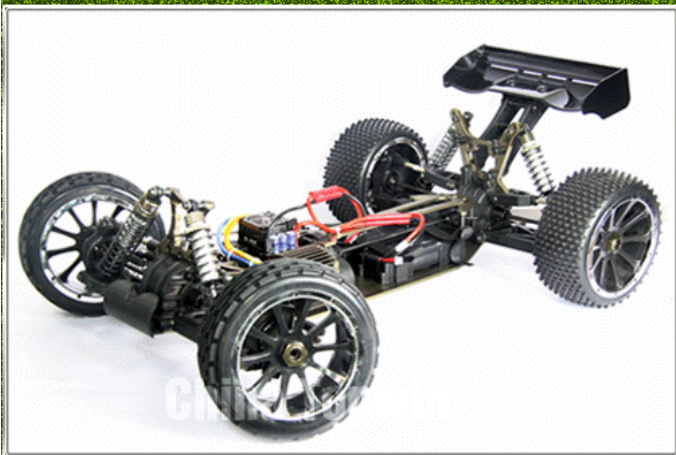

TPEB-0559 PRODUCT DETAILS

[Click to learn more about us.](#)

MORE PRODUCTS!