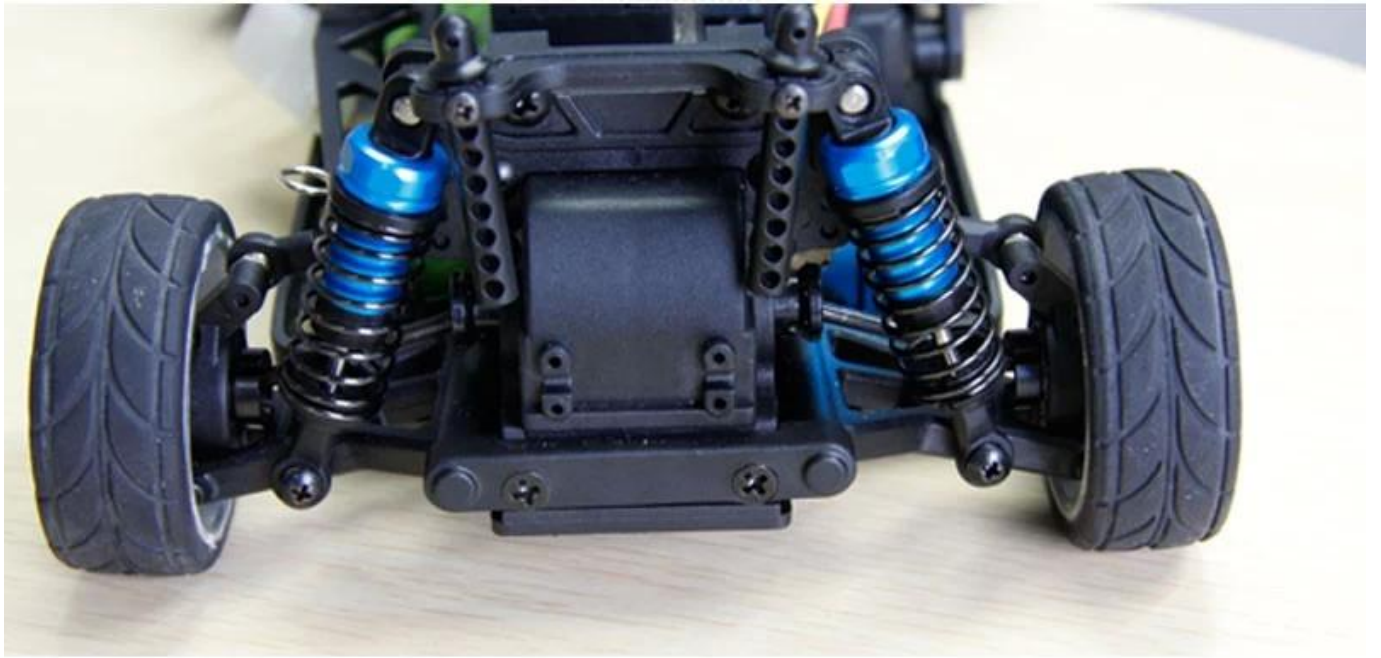

1/16 scale EP on-road racing car TPEC-1602

Quick Details

Style: Radio Control Toy

Type: Electric RC Car

Power: Battery

Material: Plastic

Plastic Type: ABS

Place of Origin: Shenzhen City, Guangdong Province, China

Brand Name: 1/16 scale EP on-road racing car

Model Number: TPEC-1602

Product display

Details show

Specifications

Length:265(mm)

width:140(mm)

Height:80(mm)

Wheelbase:174MM

Gear Ratio:8.9:1

Ground Clearance:8mm

wheel diameter:49mm

wheel width:18mm

motor brand:RC380

battery power: 7.2v 1100mah

R/C control system:2CH AM Transmitter