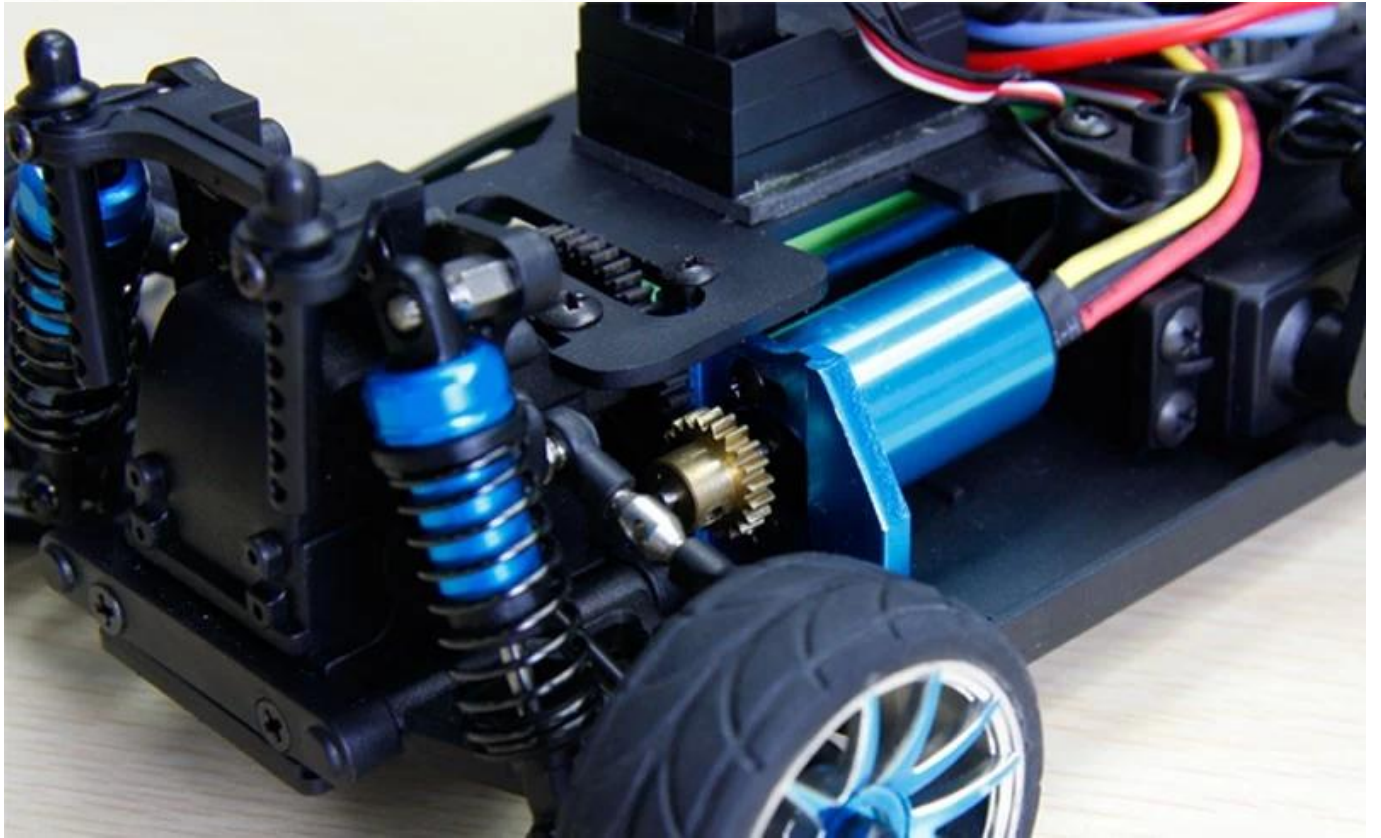

1/16 scale EP on-road racing car TPEC-1602

Quick Details

Style: Radio Control Toy

Type: Electric RC Car

Power: Battery

Material: Plastic

Plastic Type: ABS

Place of Origin: Shenzhen City, Guangdong Province, China

Brand Name: 1/16 scale EP on-road racing car

Model Number: TPEC-1602

Product display

Details show

Specifications

Length:265(mm)

width:140(mm)

Height:80(mm)

Wheelbase:174MM

Gear Ratio:8.9:1

Ground Clearance:8mm

wheel diameter:49mm

wheel width:18mm

motor brand:RC380

battery power: 7.2v 1100mah

R/C control system:2CH AM Transmitter