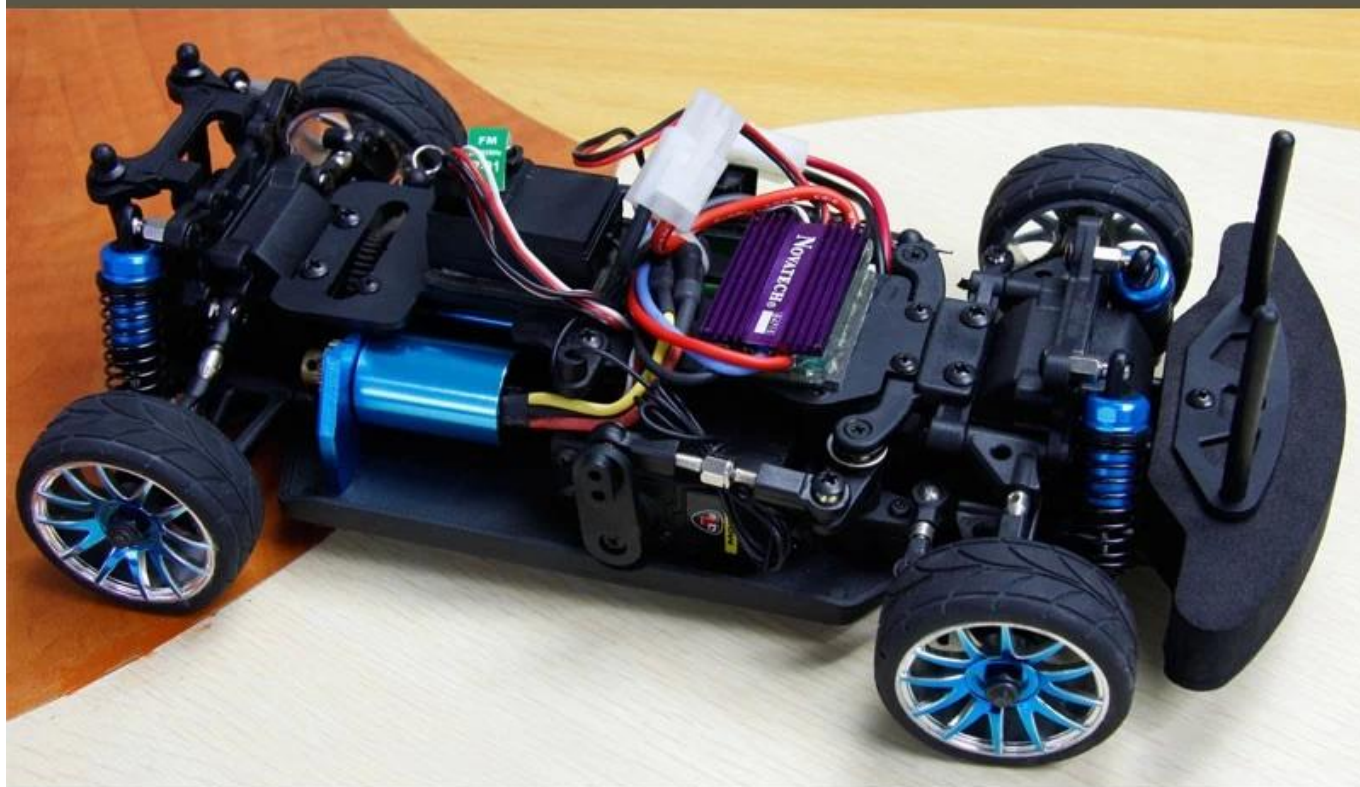

1/16 scale EP on-road racing car TPEC-1602

Quick Details

Style: Radio Control Toy

Type: Electric RC Car

Power: Battery

Material: Plastic

Plastic Type: ABS

Place of Origin: Shenzhen City, Guangdong Province, China

Brand Name: 1/16 scale EP on-road racing car

Model Number: TPEC-1602

Product display

Details show

Specifications

Length:265(mm)

width:140(mm)

Height:80(mm)

Wheelbase:174MM

Gear Ratio:8.9:1

Ground Clearance:8mm

wheel diameter:49mm

wheel width:18mm

motor brand:RC380

battery power: 7.2v 1100mah

R/C control system:2CH AM Transmitter