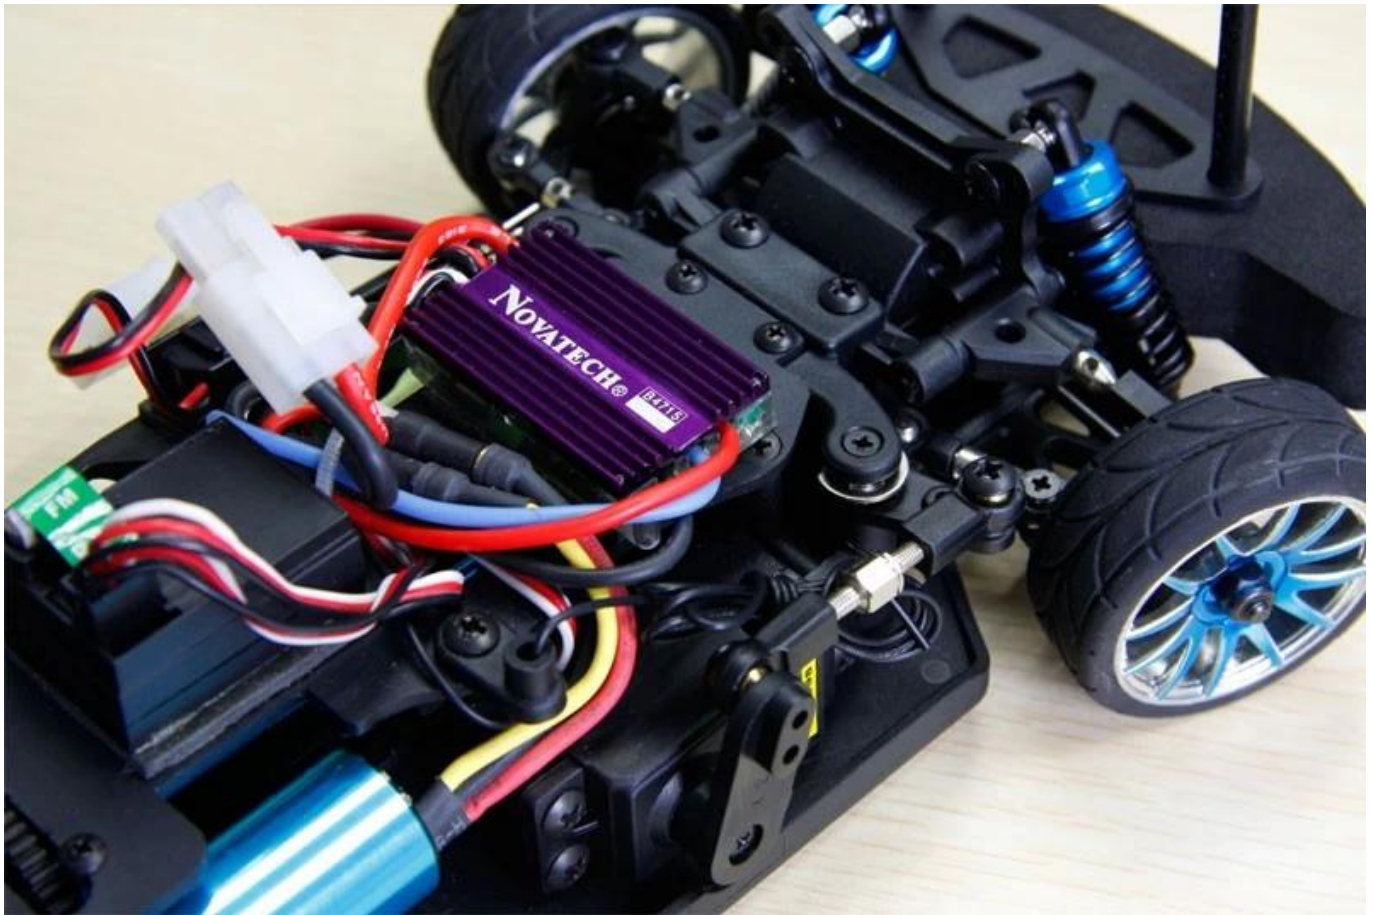

1/16 scale EP on-road racing car TPEC-1602

Quick Details

Style: Radio Control Toy

Type: Electric RC Car

Power: Battery

Material: Plastic

Plastic Type: ABS

Place of Origin: Shenzhen City, Guangdong Province, China

Brand Name: 1/16 scale EP on-road racing car

Model Number: TPEC-1602

Product display

Details show

Specifications

Length:265(mm)

width:140(mm)

Height:80(mm)

Wheelbase:174MM

Gear Ratio:8.9:1

Ground Clearance:8mm

wheel diameter:49mm

wheel width:18mm

motor brand:RC380

battery power: 7.2v 1100mah

R/C control system:2CH AM Transmitter