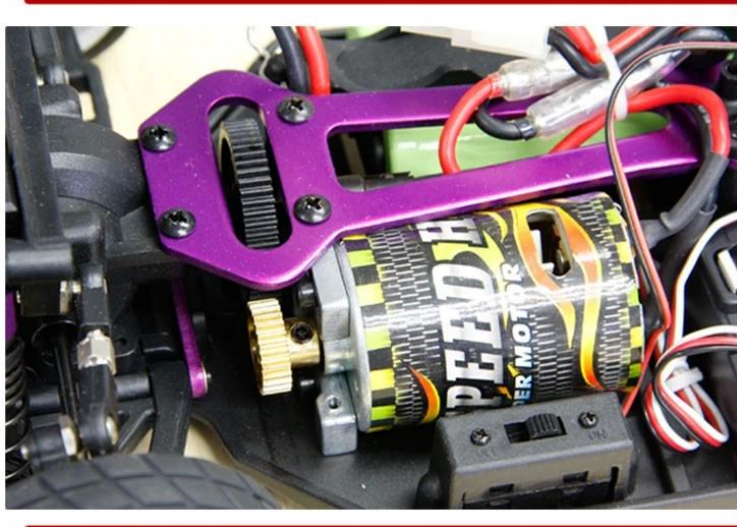

1/10 Scale Electric Powered On Road Touring Car TPEC-1003PRO

Quick Details

Style: Radio Control Toy

Type: Electric RC Car

Power: Battery

Material: Plastic

Plastic Type: ABS

Place of Origin: Shenzhen City, Guangdong Province, China

Brand Name: 1/10 Scale Electric Powered On Road Touring Car

Model Number: TPEC-1003PRO

Product display

Details show

Details show

on-road car

Specifications

Length:360(mm)
width:200(mm)
Height:112(mm)
Wheelbase:260MM
Gear Ratio:6.25:1
Ground Clearance:4.5mm
wheel diameter:65mm
wheel width:26mm
Powerful SP03302 brushless motor
7.2V 2000MAH
R/C control system:2CH AM Transmitter