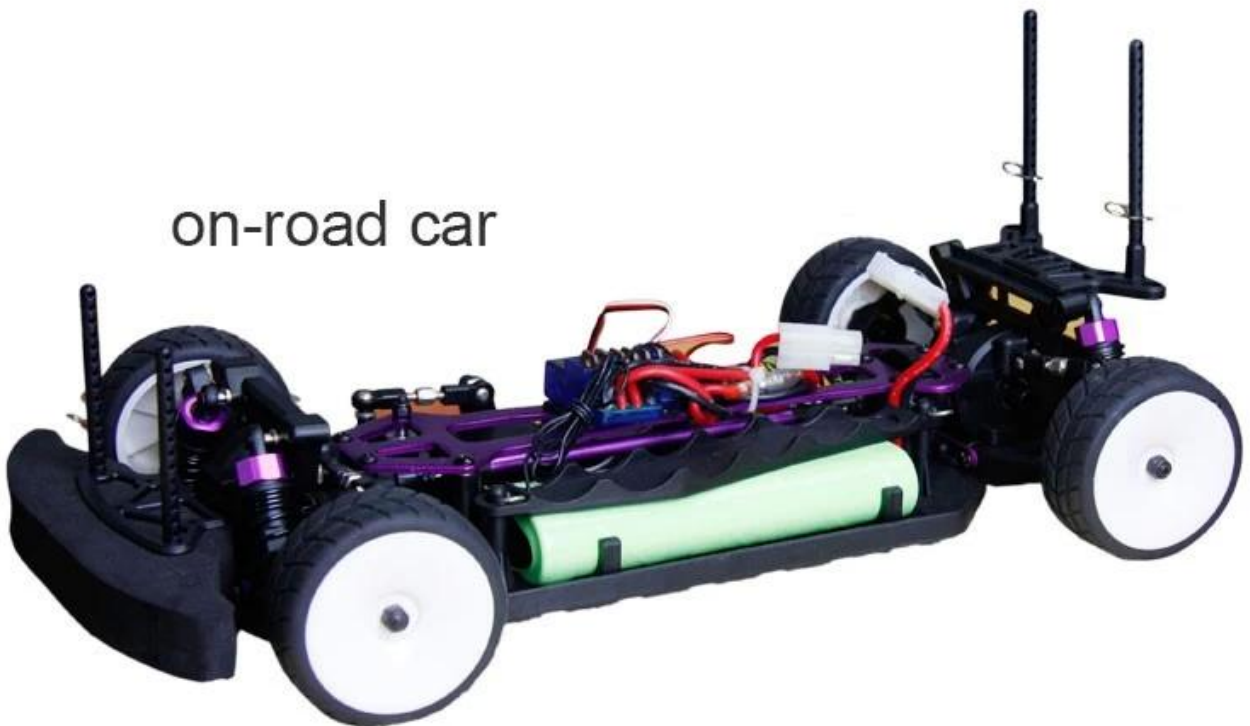

1/10 Scale Electric Powered On Road Touring Car TPEC-1003PRO

Quick Details

Style: Radio Control Toy

Type: Electric RC Car

Power: Battery

Material: Plastic

Plastic Type: ABS

Place of Origin: Shenzhen City, Guangdong Province, China

Brand Name: 1/10 Scale Electric Powered On Road Touring Car

Model Number: TPEC-1003PRO

Product display

Details show

Details show

on-road car

Specifications

Length:360(mm)
width:200(mm)
Height:112(mm)
Wheelbase:260MM
Gear Ratio:6.25:1
Ground Clearance:4.5mm
wheel diameter:65mm
wheel width:26mm
Powerful SP03302 brushless motor
7.2V 2000MAH
R/C control system:2CH AM Transmitter