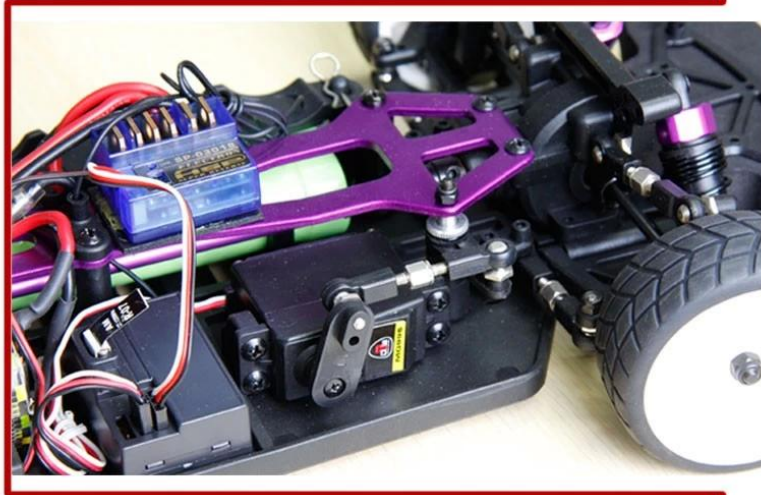

1/10 Scale Electric Powered On Road Touring Car TPEC-1003PRO

Quick Details

Style: Radio Control Toy

Type: Electric RC Car

Power: Battery

Material: Plastic

Plastic Type: ABS

Place of Origin: Shenzhen City, Guangdong Province, China

Brand Name: 1/10 Scale Electric Powered On Road Touring Car

Model Number: TPEC-1003PRO

Product display

Details show

Details show

on-road car

Specifications

Length:360(mm)
width:200(mm)
Height:112(mm)
Wheelbase:260MM
Gear Ratio:6.25:1
Ground Clearance:4.5mm
wheel diameter:65mm
wheel width:26mm
Powerful SP03302 brushless motor
7.2V 2000MAH
R/C control system:2CH AM Transmitter