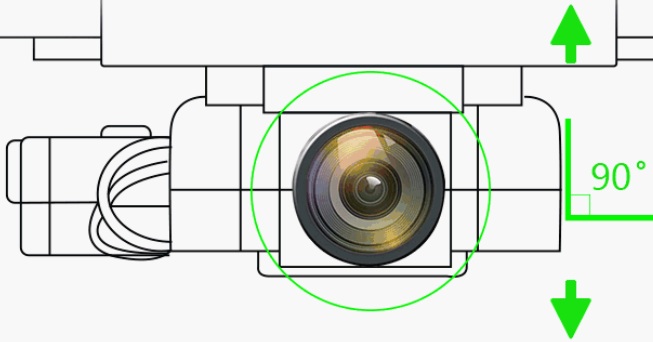

Camera

The lens can be transferred
at 90 degrees