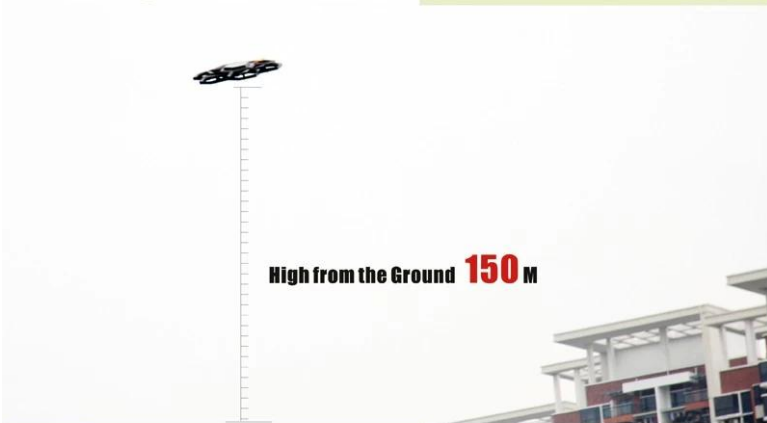

Strong wind resistance

High from the Ground **150 M**

Resistance to fall off