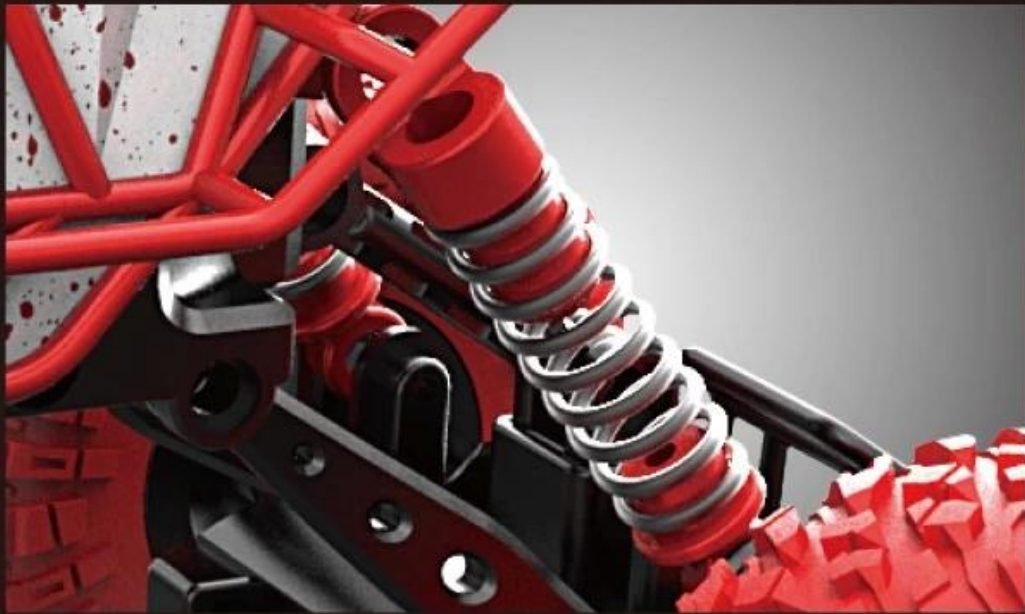

2.4 G wspinacz Rock Crawler 4WD w skali 1:43

Cechy produktu:

1. Forward, do tyłu, skręć w lewo/w prawo,
2. wspiąć się z przeszkodą 5CM
3. 90 stopni ściany, z DIODĄ LED.

Szczegóły produktu:

1. produktu Wymiary (cm): 16.5 * 11.3 * 12,8
2. color Box rozmiar (cm): 27 * 19 * 16
3. produkt kolor: czerwony
4. Playtime (minuty): about 20m
5. kontrolować odległość (metry): około 60m
6. produktu akumulator: 3 * 1,5 v "AAA" nie obejmują
7. kontroler baterii: 2 * 1, 5V "AA" nie obejmują
8. Spare-części: 1 * samochodów, 1 * nadajnik, 1 * Podręcznik użytkownika, 1 * USB

Climber

Forward/backward, turn left/right, can climb with SCM obstacle, and 90 degree wall with LED light. 1. Product Size(cm): 16, 9x11, 9x12. 2. Color Red 3. Product Color: red 4. Function (feature): obstacle, absorb shock, Control distance/direction/forward/backward, turn left/right, can climb with SCM obstacle, and 90 degree wall with LED light. 1. Product Size(cm): 16, 9x11, 9x12. 2. Color Red 3. Product Color: red 4. Function (feature): obstacle, absorb shock, Control distance/direction

AGES +6

1:43

4WD

2.4G

HIGH STRENGTH OF THE SHOCK

High strength of the shock, the car in the rugged road, also can easily climb over, become a real mountain king.

CAR ANTICOLLISION STRUCTURE

Super-strong anti-collision structure is designed according to the structure of the car model, which is shock-resistant and anti-falling and makes the cross-country car have better performance during the process of driving.

2.4G

Remote control

Forward/backward, turn left/right, can climb with SCM obstacle, and 90 degree wall, with LED light. 1. Product Size(cm): 16.5*11.3*12.8
4. Color: Red 5. Product Size(cm): 16.5*11.3*12.8
6. Forward/backward, turn left/right, can climb with SCM obstacle, and 90 degree wall, with LED light.