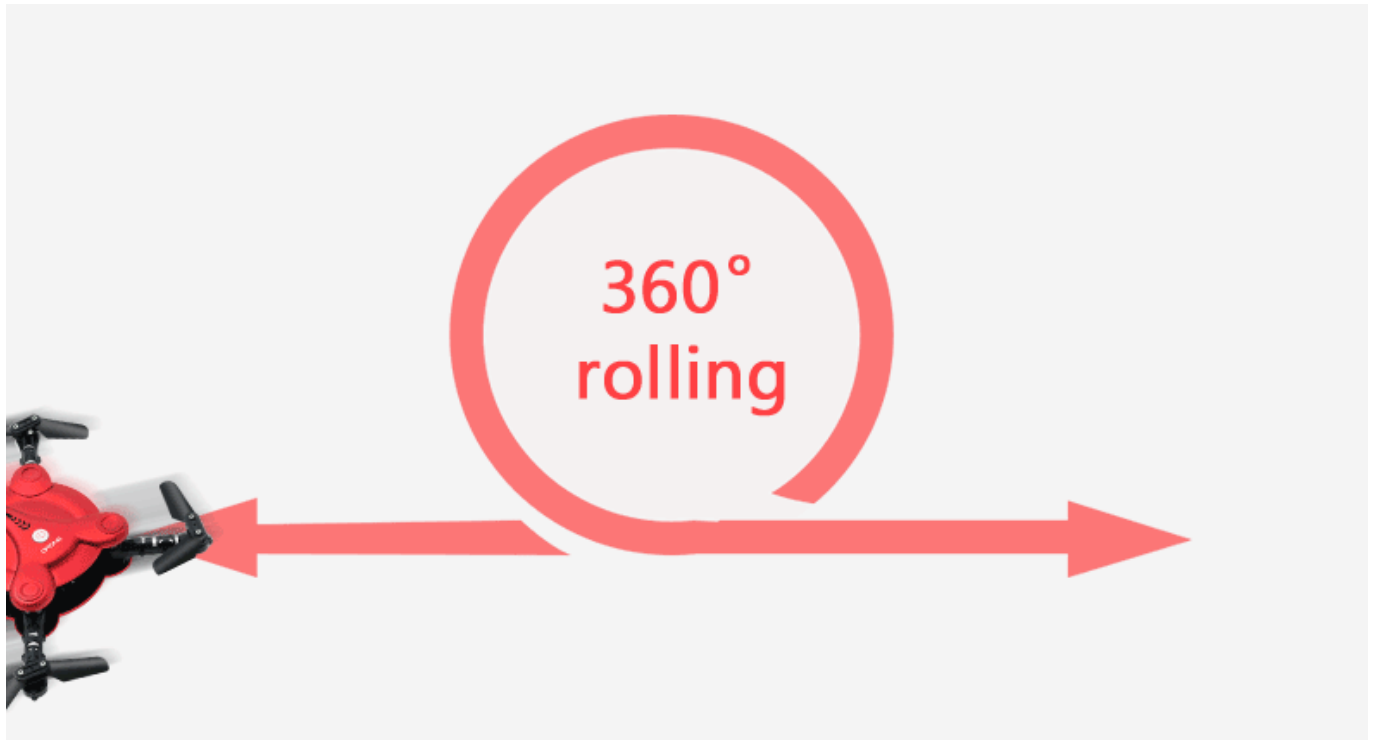

To stop body, throttle forward, backward, turn left, turn right, 360 degree roll, head on mode and high low speed, all hand throttle and right hand throttle, with altitude hold. But in with Q3 40° camera for. But in with Q3 40° camera