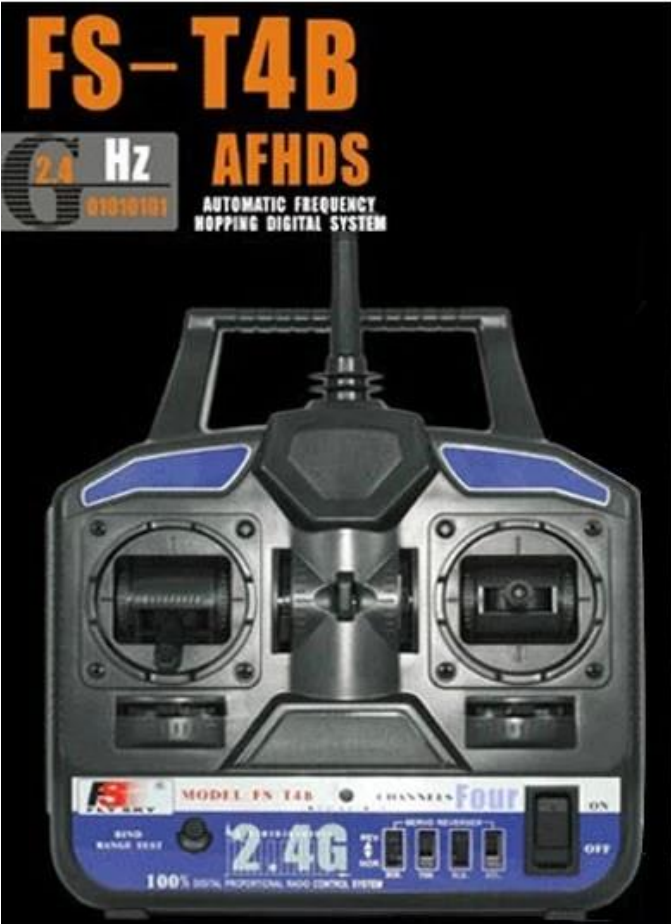

**2.4G MONSOON NEW 900□□□□□□RTR REB71-F03**

900mm  
 1800mm  
 2800mm  
 0.38mm  
 100x55x45mm  
 QTY 4PCS / CTN  
 N.W / G.W 20/23mm  
 100% DIGITAL PROPORTIONAL RAO CONTROL SYSTEM  
 2.4G  
 100% DIGITAL PROPORTIONAL RAO CONTROL SYSTEM