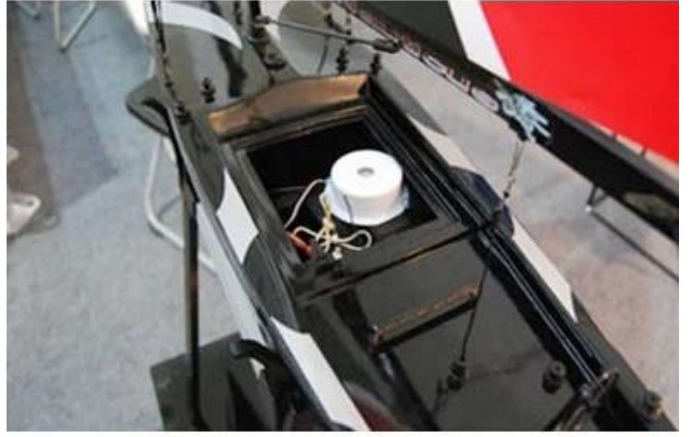

**2.4G MONSOON NEW 900□□□□□□RTR REB71-F03**

900mm  
 1800mm  
 2800mm  
 0.38mm  
 100x55x45mm  
 QTY 4PCS / CTN  
 N.W / G.W 20/23mm  
 100% DIGITAL PROPORTIONAL RAO CONTROL SYSTEM  
 2.4G  
 100% DIGITAL PROPORTIONAL RAO CONTROL SYSTEM