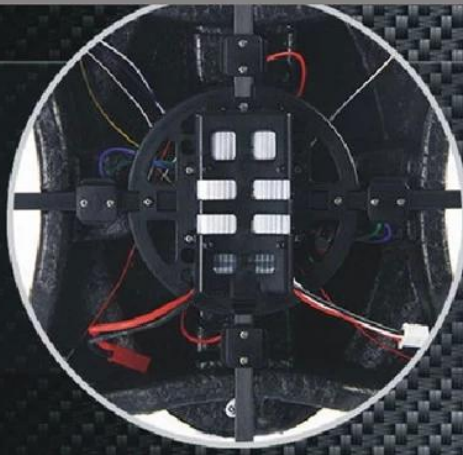

LED 2.4G 6 REH67391

6

ABS

LED 2.4G 6 Axis

REH67391

backward 360 LED

2.4G 4 Axis with gyro and LED lights quadcopter(big)

REH67391

FLASH LED

Front

Back

**High performance
li-po battery**

Flash LED

High elastic PVC

Charging

7.4V 800mAh LI-Po
4 X
50
70 80
7