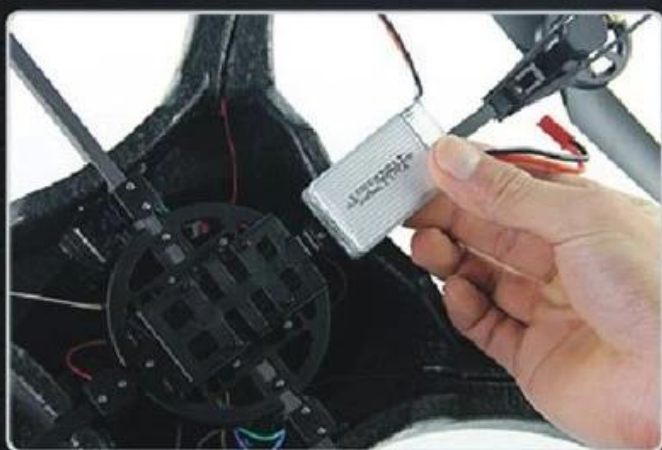

FLASH LED

Front

Back

**High performance
li-po battery**

Flash LED

High elastic PVC

Charging

7.4V 800mAh LI-Po
4 X
50
70 80
7