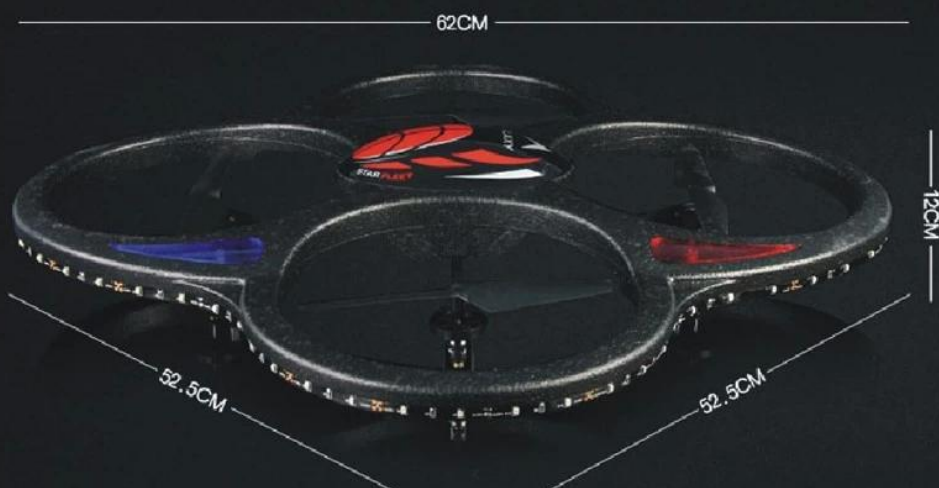

LED 2.4G 6 REH67391

6

ABS

LED 2.4G 6 Axis

REH67391

backward 360 LED

2.4G 4 Axis with gyro and LED lights quadcopter(big)

REH67391

FLASH LED

Front

Back

**High performance
li-po battery**

Flash LED

High elastic PVC

Charging

7.4V 800mAh LI-Po
4 X
50
70 80
7

1x
1 X
4 X
1 X USB
1 X
1 X

MORE PRODUCTS!