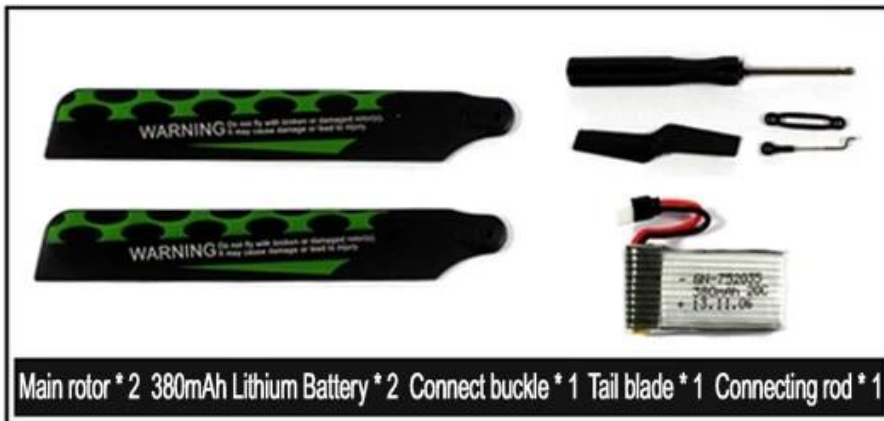

Main rotor * 2 380mAh Lithium Battery * 2 Connect buckle * 1 Tail blade * 1 Connecting rod * 1