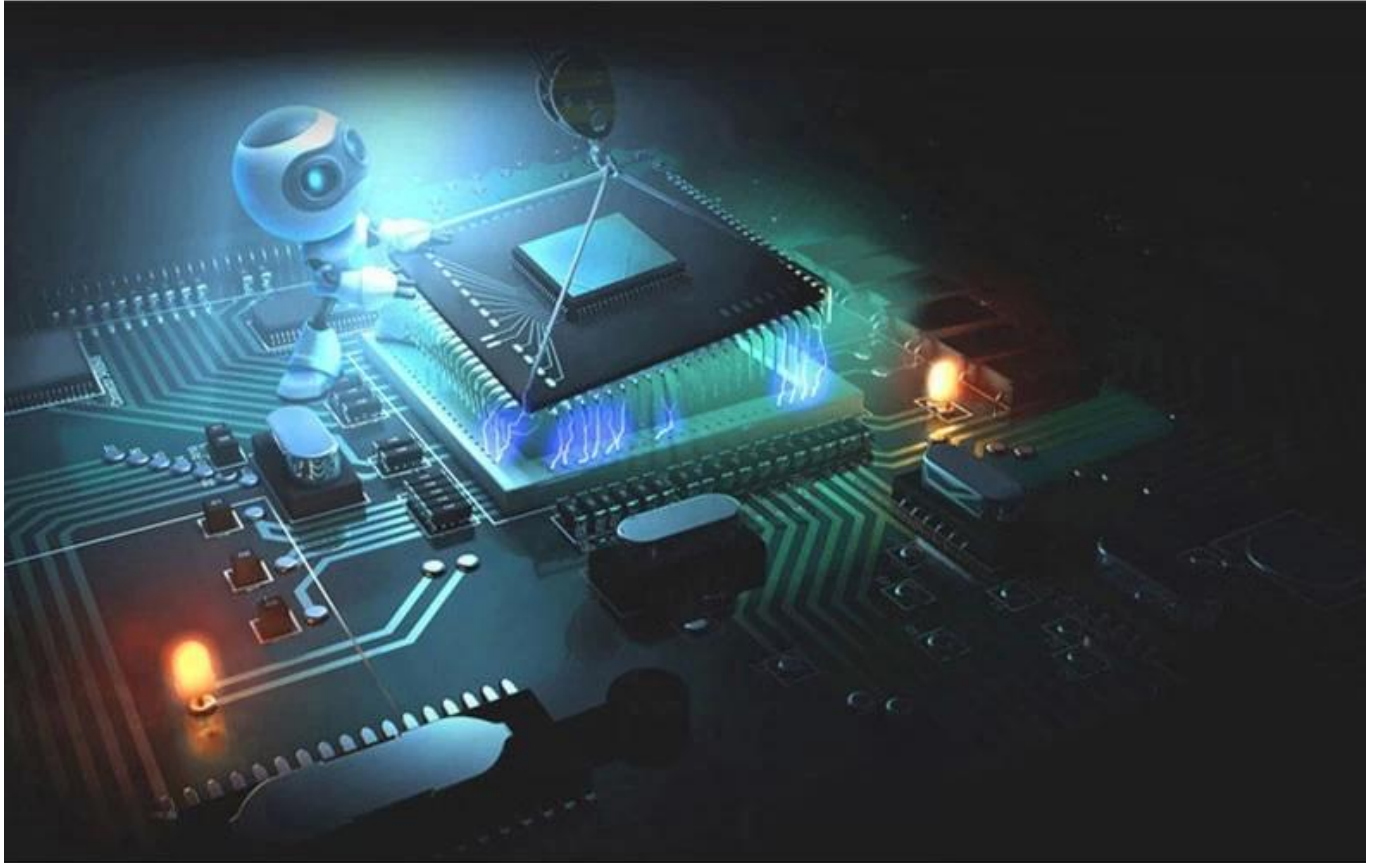

2.4G drone 4ch con 6 assi trasmissione wifi giroscopio FPV REH60801W

Funzione:

Avanti / indietro, girare a sinistra / destra, alto / basso, a rotazione di 360 gradi, video, WIFI trasmissione di immagini, scattare foto, video, senza testa, una chiave andare a casa.

A smooth flight using four motor drive system Can easily finish all kinds of flight movements

360° FLAP

1. IT IS APPLIED WITH FOUR-MOTOR DRIVE, SMOOTH FLIGHT, AND AIR PRECISE POSITIONING.
2. FORWARD, BACKWARD, ASCEND, DESCEND, TURN LEFT, TURN RIGHT, HIGH AND LOW SPEED MODE, THE FOUR DIRECTIONS ROLLING MODE, AND PHOTO CAMERA FUNCTION. GROUND WALKING MODE.
3. MULTIFUNCTIONAL COORDINATION PATTERN, AND THE EXPERIENCING THE DUAL USE FUN OF AIR AND LAND.

Take a key function, can easily achieve 360 - degree roll at will

6 AXIS GYRO

1. IT IS APPLIED WITH FOUR-MOTOR DRIVE, SMOOTH FLIGHT, AND AIR PRECISE POSITIONING.
2. FORWARD, BACKWARD, ASCEND, DESCEND, TURN LEFT, TURN RIGHT, HIGH AND LOW SPEED MODE, THE FOUR DIRECTIONS ROLLING MODE, AND PHOTO CAMERA FUNCTION, GROUND WALKING MODE.
3. MULTIFUNCTIONAL COORDINATION PATTERN, AND THE EXPERIENCING THE DUAL USE FUN OF AIR AND LAND.

With six axis of gyroscope and attitude control part of the integrated design Ensure smooth flight control

HD CAMERA

1. IT IS APPLIED WITH FOUR-MOTOR DRIVE, SMOOTH FLIGHT, AND AIR PRECISE POSITIONING.
2. FORWARD, BACKWARD, ASCEND, DESCEND, TURN LEFT, TURN RIGHT, HIGH AND LOW SPEED MODE, THE FOUR DIRECTIONS ROLLING MODE, AND PHOTO CAMERA FUNCTION. GROUND WALKING MODE.
3. MULTIFUNCTIONAL COORDINATION PATTERN, AND THE EXPERIENCING THE DUAL USE FUN OF AIR AND LAND.