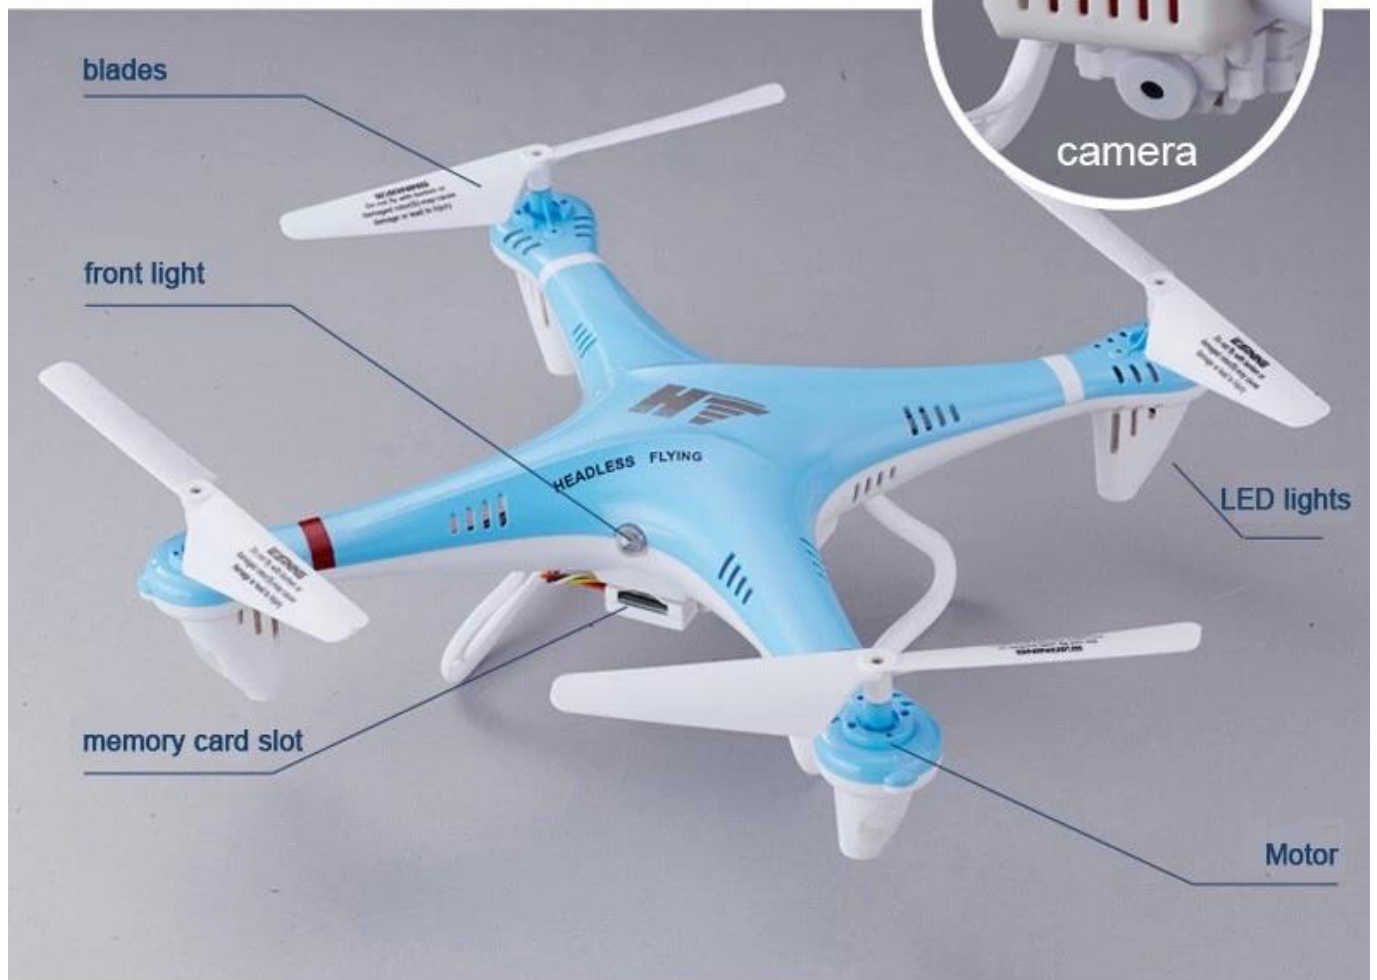

04 PRODUCT STRUCTURE

1. IT IS APPLIED WITH FOUR-MOTOR DRIVE, SMOOTH FLIGHT, AND AIR PRECISE POSITIONING.
2. FORWARD, BACKWARD, ASCEND, DESCEND, TURN LEFT, TURN RIGHT, HIGH AND LOW SPEED MODE, THE FOUR DIRECTIONS ROLLING MODE, AND PHOTO CAMERA FUNCTION. GROUND WALKING MODE.
3. MULTIFUNCTIONAL COORDINATION PATTERN, AND THE EXPERIENCING THE DUAL USE FUN OF AIR AND LAND.

THE AIRCRAFT FUSELAGE