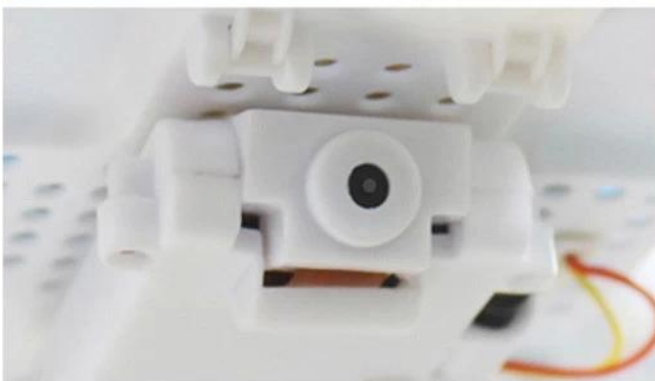

05

The lower part of the fuselage with hd camera resolution High quality is a serial device of choice