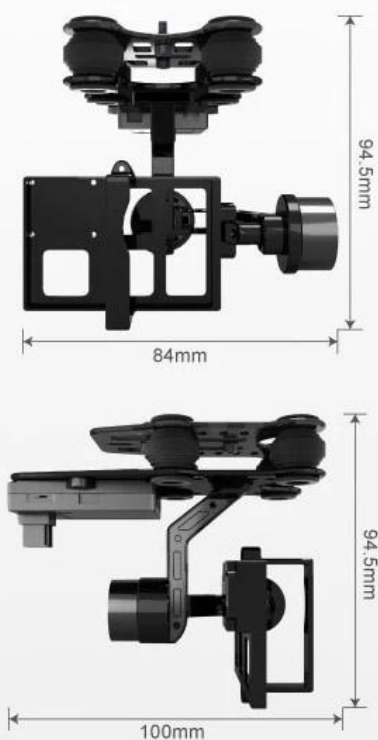

**Aerial**  
Easier

Throttle Rocker Set Back To Middle Position

Latest GPS Control System

## Longer Flight Time

Adopted large capacity lipo battery 5200mAh  
Easy maintenance , Safe and Reliable .  
Flight time up to 25mins.

**5200mAh**

**316grams**

**25mins**

3S Li-Po Battery

Convenience

Flight time

Li-po battery

High capacity battery,  
flying time is 25 Minutes.  
Easy and safe to charge!

QR X350 Pro equipped with  
professional G-2D brushless gimble

**QR X350 Pro Specs**

• Main Rotor Diameter: 556mm	• Length: 289mm
• Main Rotor Blade Length: 206mm	• Width: 289mm
• Brushless Motor spec: WK-WS-28-008A	• Height: 200mm