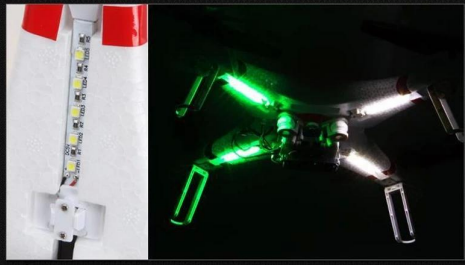

## **Function**

Flying radius□about 80-130 meter

Durable material made

2.4GHz frequency receive

360°unlimited eversion

4 channel□up/down, forward/backward, turn left/turn right, left side flying/right side flying,hovering

6 axis Gyroscope with light

Headless mode

Can exchange the function spare part as you want

**Main material□foam**

**Note: this is the ordinary version which is not include a camera**

**Quadcopter can install the following feature peripherals**  
 Feature peripherals need to purchase another

**Special recommendation**

**Entry level Aerial photography Accessories**

**Blowing bubbles Accessories**

**water pistol Accessories**

**machine gun Accessories**

**Features**

**Product details**

**Product display**

Package included

1 x Galaxy V353 Quadcopter

1 x Transmitter

1 x battery

1 x charger

4 x propeller

1 x manual

[\*Click to learn more about us.\*](#)