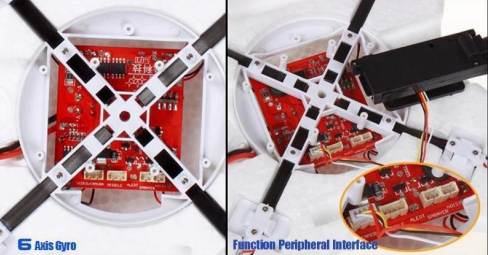

6 axis Gyroscope with light

Headless mode

Can exchange the function spare part as you want

**Main material□foam**

**Note: this is the ordinary version which is not include a camera**

**Quadcopter can install the following feature peripherals**  
 Feature peripherals need to purchase another

**Special recommendation**

**Entry level Aerial photography Accessories**

**Blowing bubbles Accessories**

**water pistol Accessories**

**machine gun Accessories**

**Features**

**Product details**

**Product display**

Package included

1 x Galaxy V353 Quadcopter

1 x Transmitter

1 x battery

1 x charger

4 x propeller

1 x manual

[\*Click to learn more about us.\*](#)