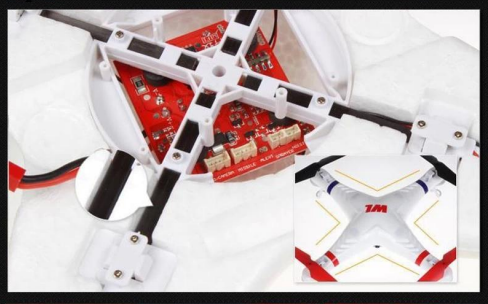

6 axis Gyroscope with light

Headless mode

Can exchange the function spare part as you want

**Main material□foam**

**Note: this is the ordinary version which is not include a camera**

**Quadcopter can install the following feature peripherals**  
 Feature peripherals need to purchase another

**Special recommendation**

**Entry level Aerial photography Accessories**

**Blowing bubbles Accessories**

**water pistol Accessories**

**machine gun Accessories**

**Features**

**Product details**

**Product display**

Package included

1 x Galaxy V353 Quadcopter

1 x Transmitter

1 x battery

1 x charger

4 x propeller

1 x manual

[\*Click to learn more about us.\*](#)