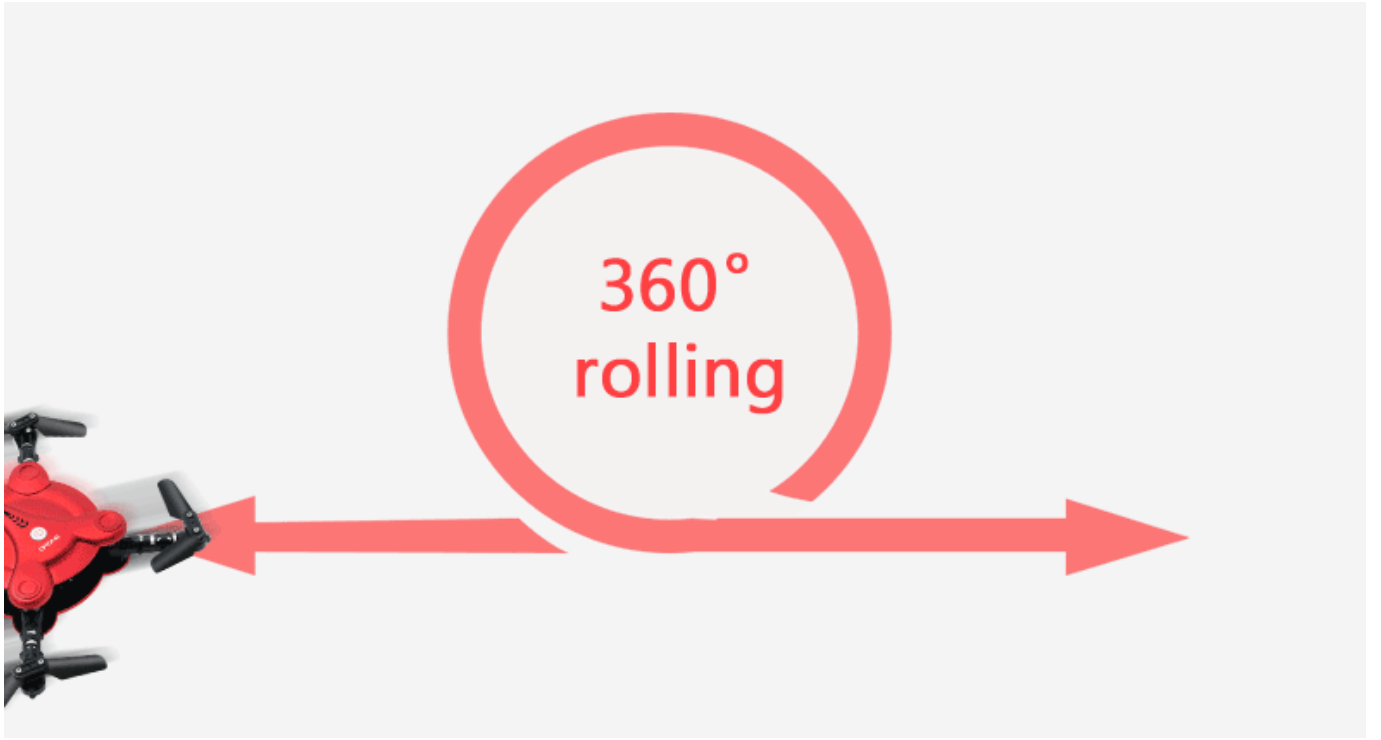

Emergency
shutdown

ALTITUDE HOLD

Left hand throttle and right hand throttle, with altitude hold

To stop body, throttle = Forward, backward, turn left, turn right, 360 degree roll, head on mode and high low speed, all hand throttle and right hand throttle, with altitude hold. But in with Q3 40° camera for. But in with Q3 40° camera