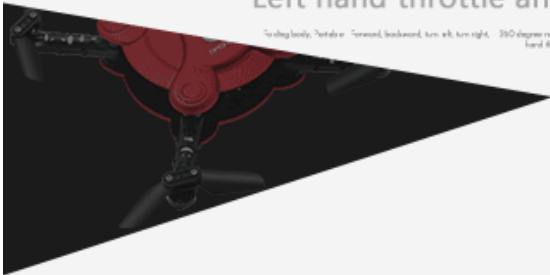

ALTITUDE HOLD

Left hand throttle and right hand throttle, with altitude hold