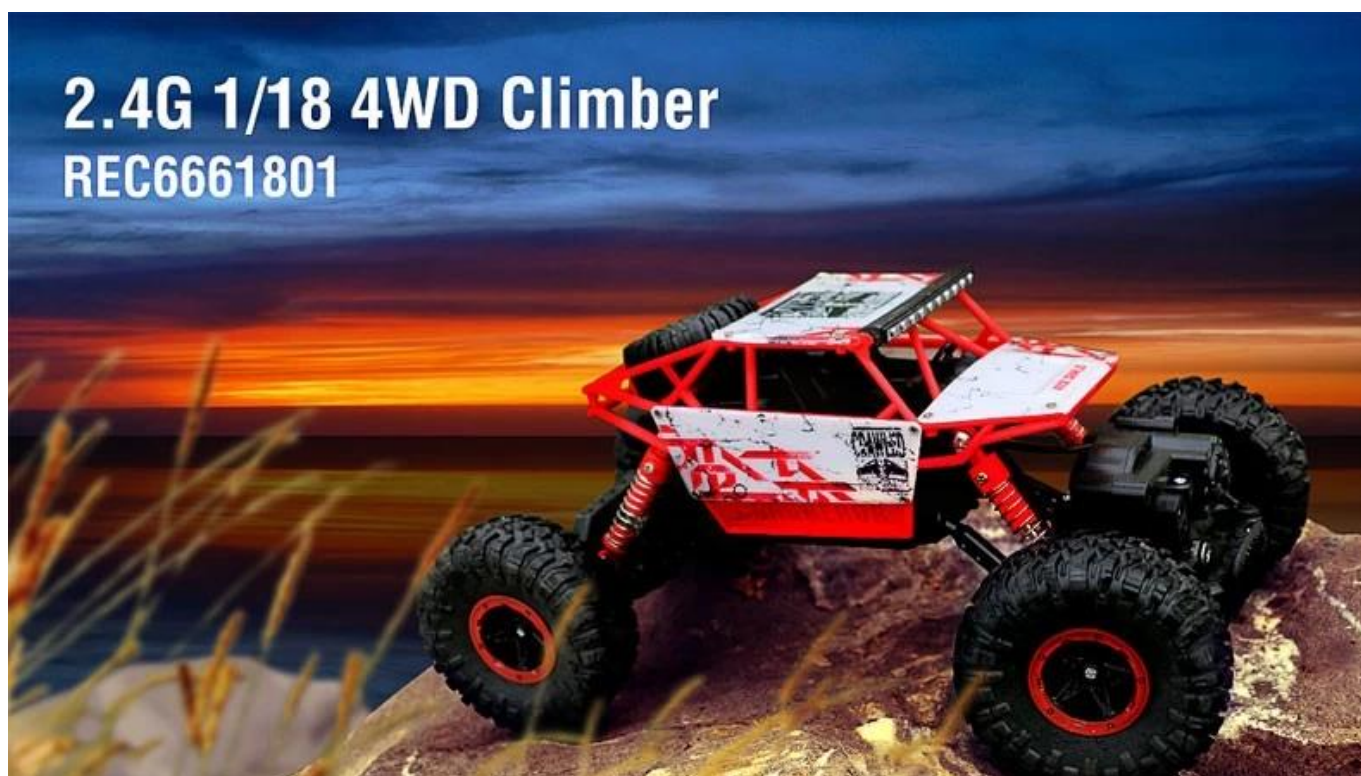

Function

Forward, backward, turn left, turn right, can [climb](#) 10 cm of obstructions, metope 90 degrees can [climb](#)

Package included

- 1 * Car
- 1 * Transmitter
- 1 * User manual
- 1 * Charge

PRODUCT INFORMATION

Super super
climbing force power

Persistent super
power

High quality ABS
super anti-throw ability

SUPER POWER

SUPER POWER

PRODUCT INFORMATION

MAGIC RED

MAGIC RED TANK IS THE SECOND WORLD WAR, WHEN THE
DEVELOPMENT AND MANUFACTURE OF THE TANK, GENIE
ALSHERMANLAND SNOW, OR WENDY SHERMAN (SHERMAN)

WIRELESS REMOTE CONTROL

SUPER STRONG CLIMBING FORCE

FOUR-WHEEL SHOCK

REMOTE CONTROL

2.4GHz

27MHz

2.4GHz

PRODUCT DETAILS