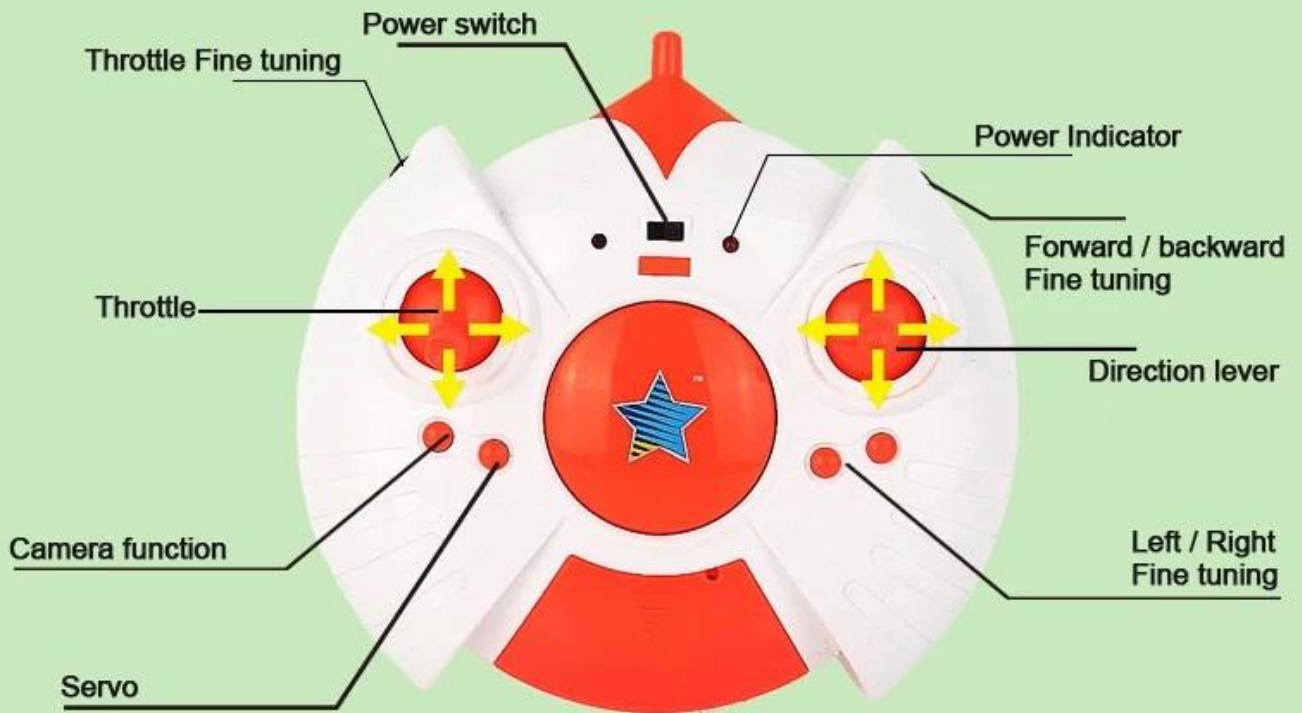

## Standard configuration

quadcopter

REH88-30 Remote Control / REH88-30W Remote Control

Screwdriver

Blade

USB cable

## Size

## Remote Control