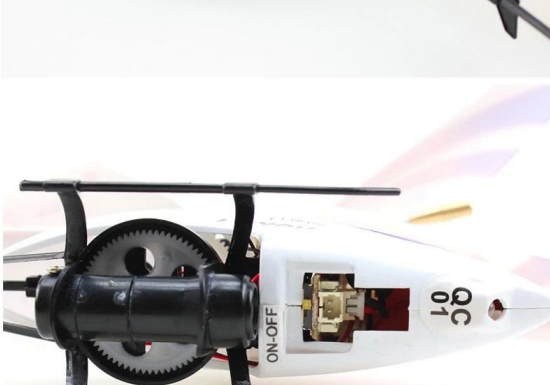

2.4G 3.5CH RC Projective Helicopter With Gyro & Patent REH58021

Quick Details

Style: Radio Control Toy

Type: RC helicopter

Power: Battery

Material: Metal

Place of Origin: Guangdong China shenzhen

Brand Name: 2.4G 3.5CH RC Projective Helicopter With Gyro & Patent

Model Number: REH58021

Product Features

- (1) Up/Down, Forward/Backward, Turn left/Turn right, with gyro
- (2) Led projection function--It can show "I Love You" on the wall or floor

product appearance

Light display

Product details

Product accessories

Product packaging

Two charging modes

Remote control notes

Antenna

Battery Indicator

Projection switch

Rise / fall

Power switch

Charge Indicator

Battery device

Speed gear

Forward / backward
Turn left / right

Fine tuning

Specifications