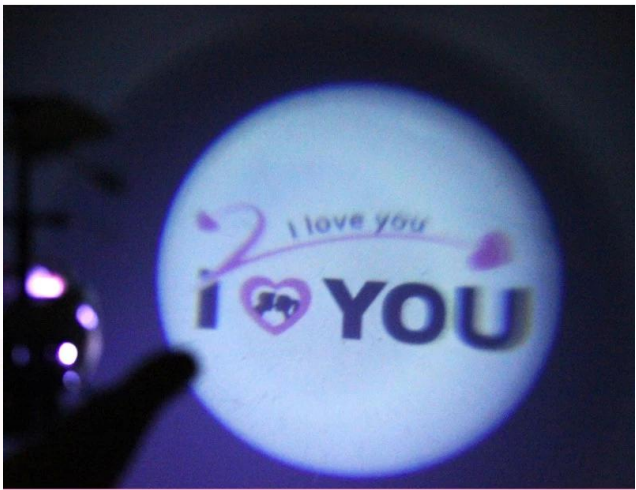

2.4G 3.5CH RC Projective Helicopter With Gyro & Patent REH58021

Quick Details

Style: Radio Control Toy

Type: RC helicopter

Power: Battery

Material: Metal

Place of Origin: Guangdong China shenzhen

Brand Name: 2.4G 3.5CH RC Projective Helicopter With Gyro & Patent

Model Number: REH58021

Product Features

- (1) Up/Down, Forward/Backward, Turn left/Turn right, with gyro
- (2) Led projection function--It can show "I Love You" on the wall or floor

product appearance

Light display