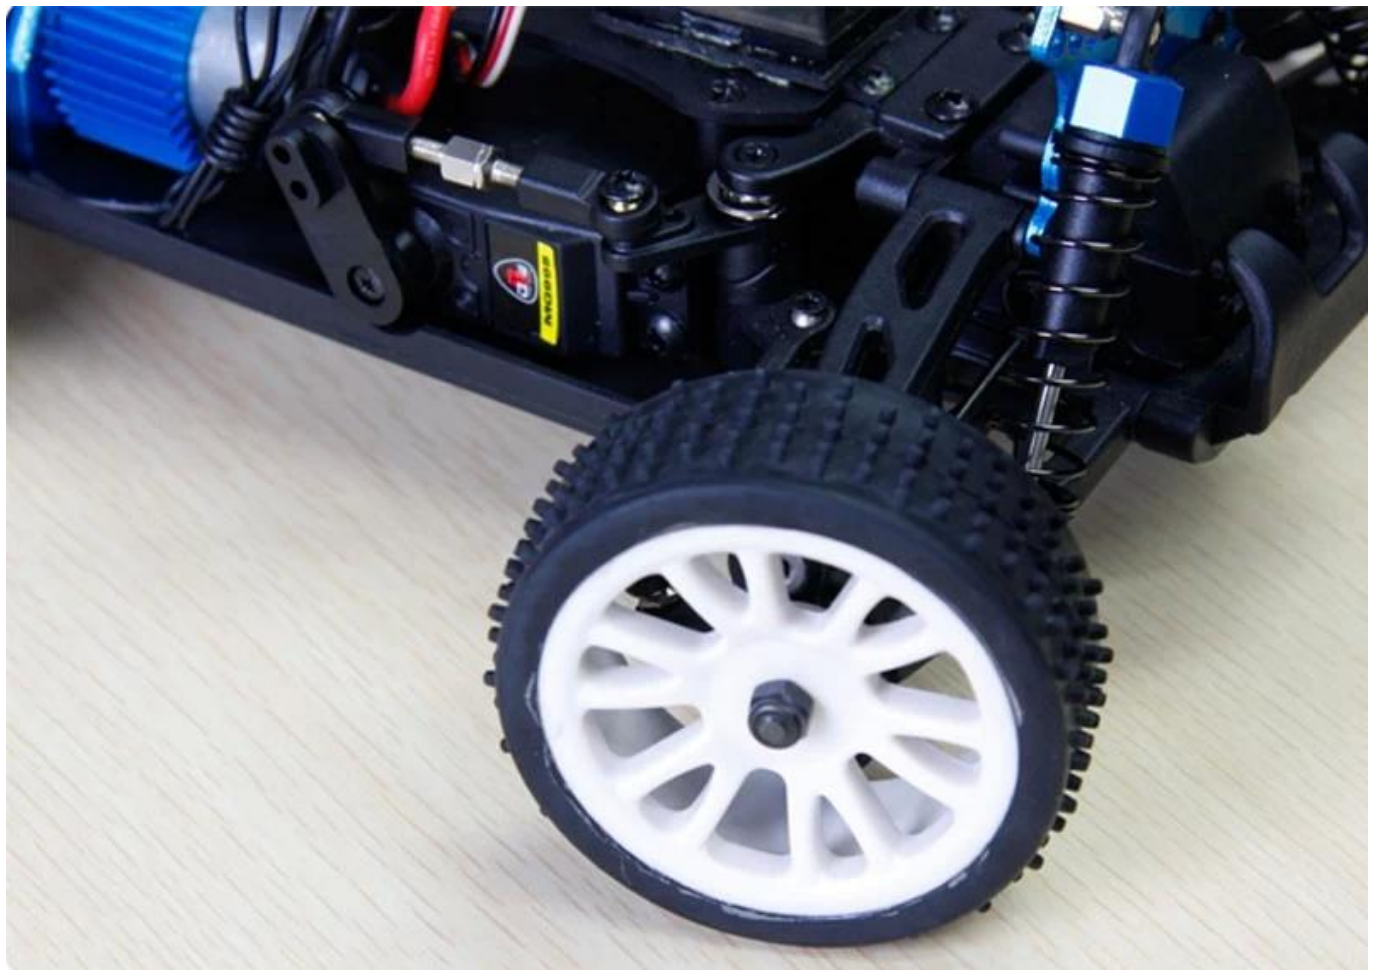

1/16 scale electric power off-road buggy TPEB-1605

Quick Details

Style: Radio Control Toy

Type: Electric RC Car

Power: Battery

Material: Plastic

Plastic Type: ABS

Place of Origin: Shenzhen City, Guangdong Province, China

Brand Name: 1/16 scale electric power off-road buggy

Model Number: TPEB-1605

Product display

Body
[18503]

Product display

Specifications

Length:280(mm)
width:191(mm)
Height:110(mm)
Wheelbase:174MM
Gear Ratio:8.9:1
Ground Clearance:18mm
wheel diameter:69mm
wheel width:25mm(front), 29mm(rear)
motor brand:RC380
battery power: 7.2v 1100mah
R/C control system:2CH AM Transmitter