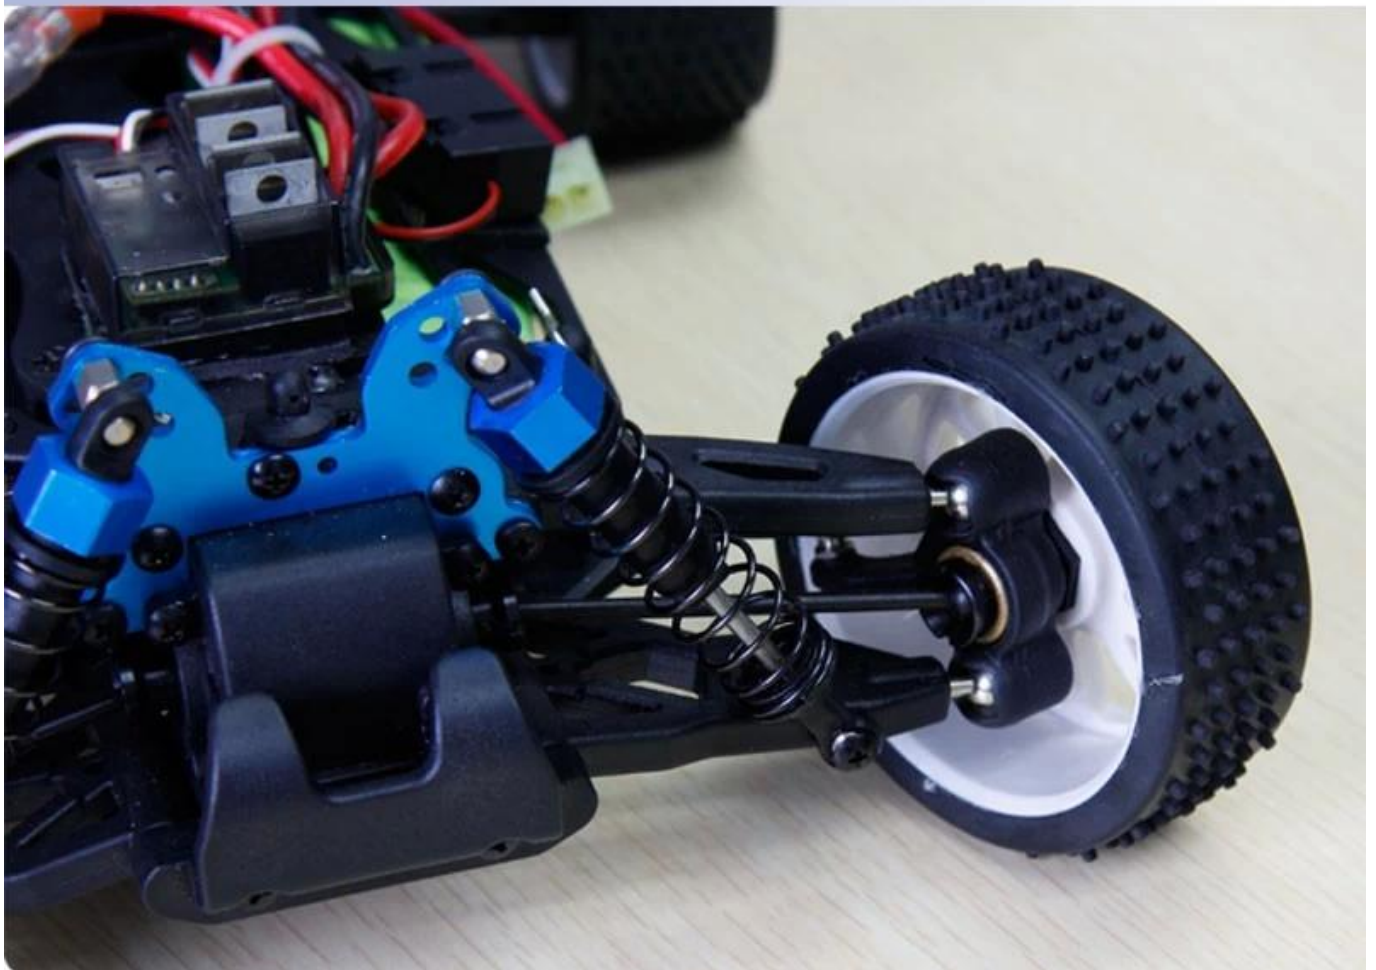

1/16 scale electric power off-road buggy TPEB-1605

Quick Details

Style: Radio Control Toy

Type: Electric RC Car

Power: Battery

Material: Plastic

Plastic Type: ABS

Place of Origin: Shenzhen City, Guangdong Province, China

Brand Name: 1/16 scale electric power off-road buggy

Model Number: TPEB-1605

Product display

Body
[18503]

Product display

Specifications

Length:280(mm)
width:191(mm)
Height:110(mm)
Wheelbase:174MM
Gear Ratio:8.9:1
Ground Clearance:18mm
wheel diameter:69mm
wheel width:25mm(front), 29mm(rear)
motor brand:RC380
battery power: 7.2v 1100mah
R/C control system:2CH AM Transmitter