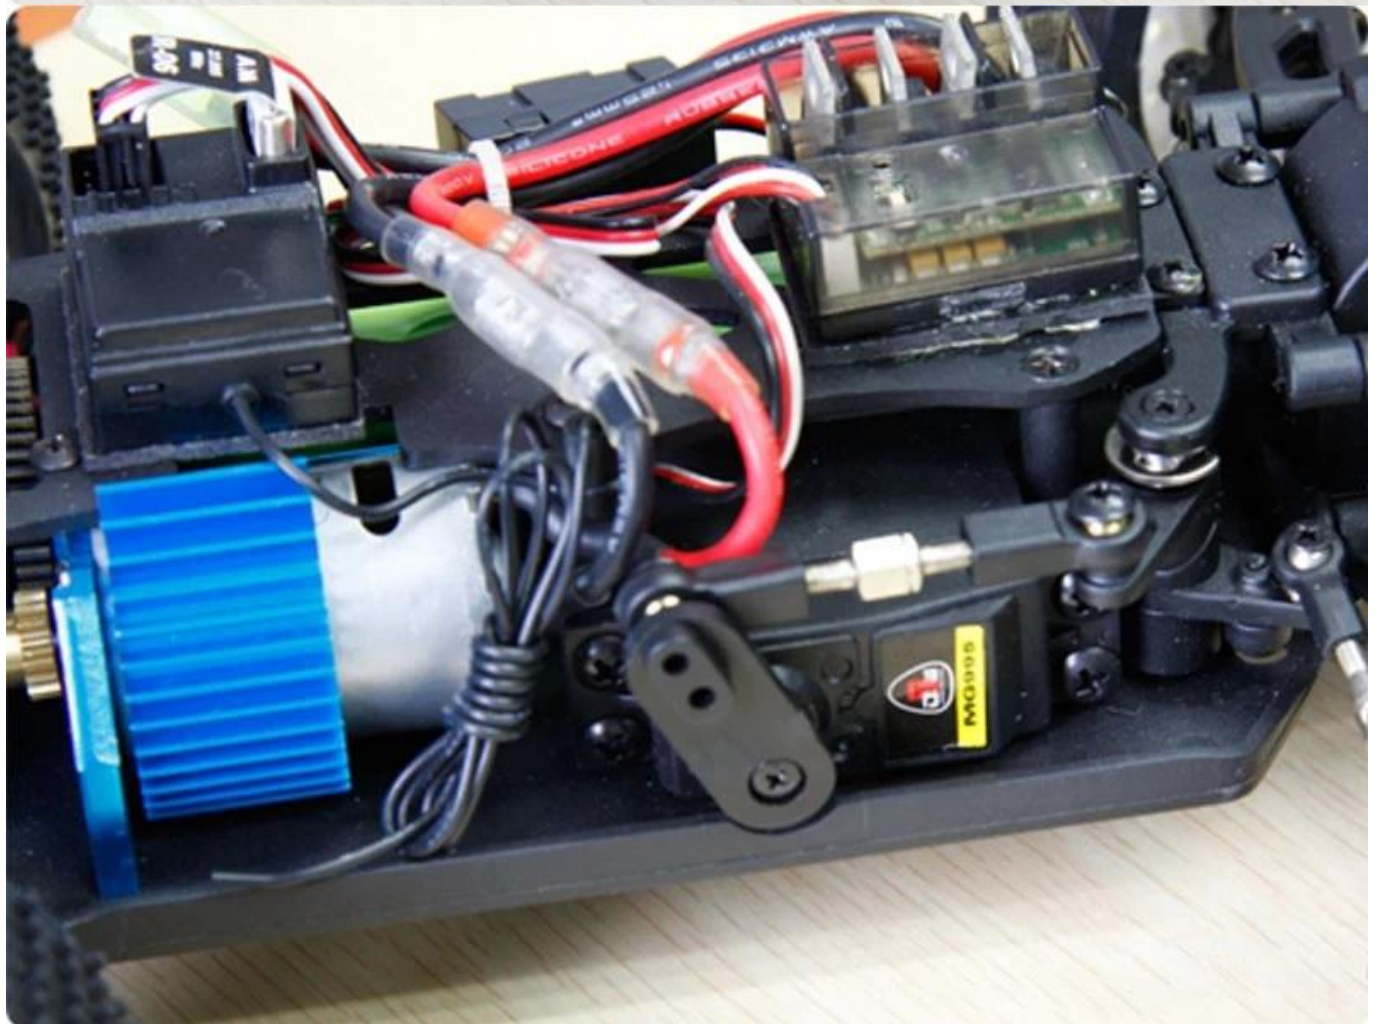

1/16 scale electric power off-road buggy TPEB-1605

Quick Details

Style: Radio Control Toy

Type: Electric RC Car

Power: Battery

Material: Plastic

Plastic Type: ABS

Place of Origin: Shenzhen City, Guangdong Province, China

Brand Name: 1/16 scale electric power off-road buggy

Model Number: TPEB-1605

Product display

Body
[18503]

Product display

Specifications

Length:280(mm)
width:191(mm)
Height:110(mm)
Wheelbase:174MM
Gear Ratio:8.9:1
Ground Clearance:18mm
wheel diameter:69mm
wheel width:25mm(front), 29mm(rear)
motor brand:RC380
battery power: 7.2v 1100mah
R/C control system:2CH AM Transmitter