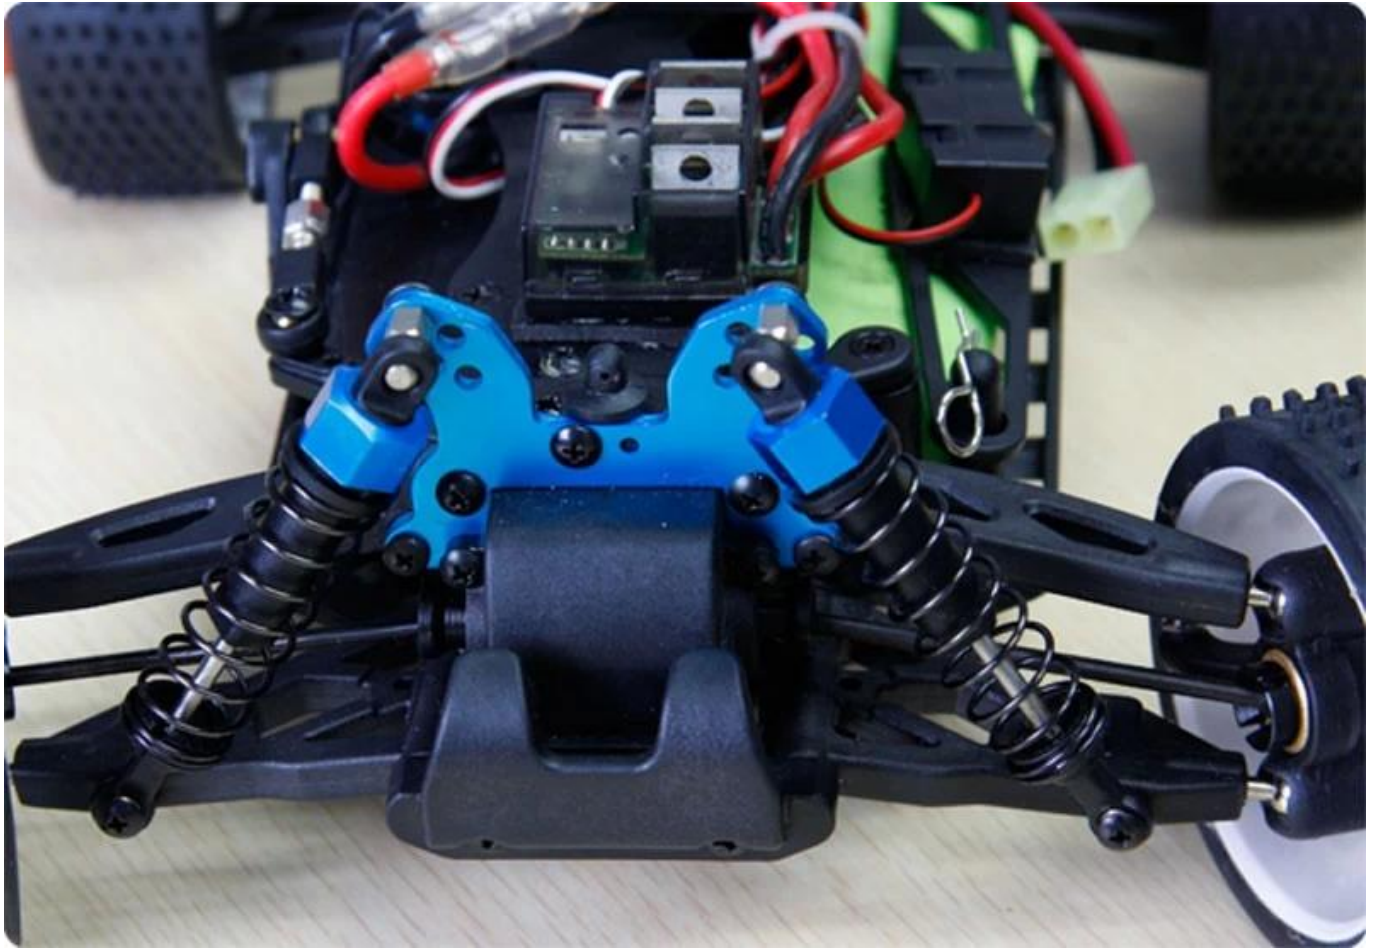

1/16 scale electric power off-road buggy TPEB-1605

Quick Details

Style: Radio Control Toy

Type: Electric RC Car

Power: Battery

Material: Plastic

Plastic Type: ABS

Place of Origin: Shenzhen City, Guangdong Province, China

Brand Name: 1/16 scale electric power off-road buggy

Model Number: TPEB-1605

Product display

Body
[18503]

Product display

Specifications

Length:280(mm)
width:191(mm)
Height:110(mm)
Wheelbase:174MM
Gear Ratio:8.9:1
Ground Clearance:18mm
wheel diameter:69mm
wheel width:25mm(front), 29mm(rear)
motor brand:RC380
battery power: 7.2v 1100mah
R/C control system:2CH AM Transmitter