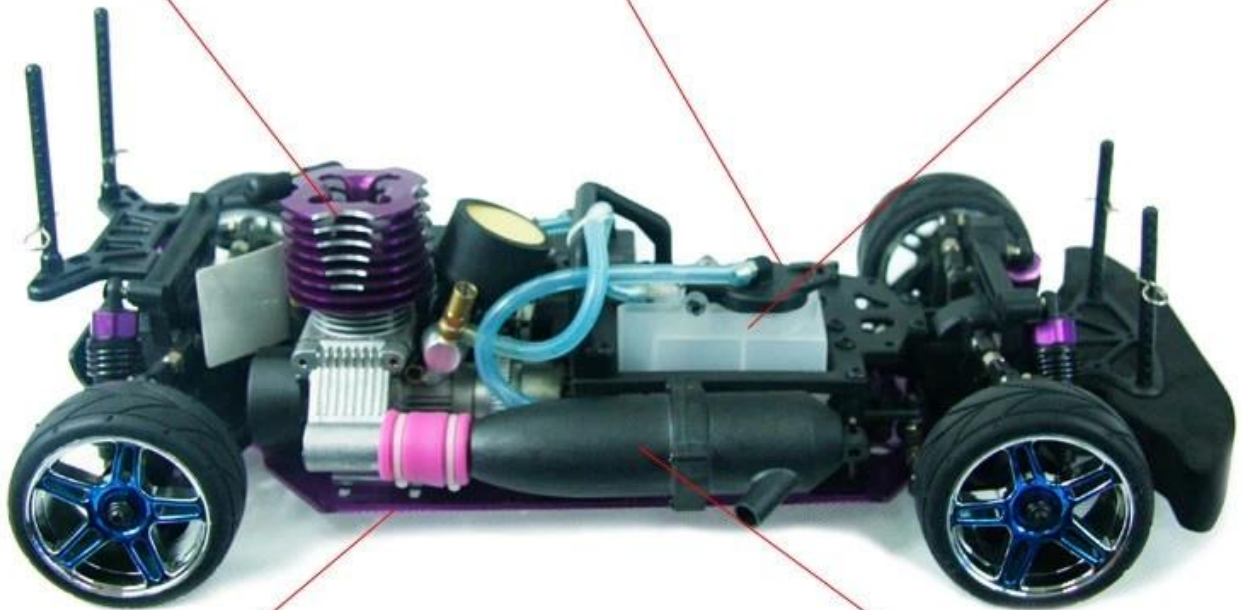

1/10th scale 4WD nitro powered on-road racing car TPGC-1085

Quick Details

Style: Remote control toys

Type:Nitro RC Car

Power: Battery

Material: Plastic

Plastic Type: ABS

Place of Origin: Shenzhen City, Guangdong Province, China

Brand Name:1/10th scale 4WD nitro powered on-road racing car

Model Number: TPGC-1085

Product display

Details display

Specifications

Length:360(mm)

width:200(mm)

Height:112(mm)

Wheelbase:260(mm)

Track:195(mm)

Gear Ratio:5.428:1(H),8.038:1

Ground clearance:4.5(mm)

Weight: 1665g

Engine:TaiWan VERTEX 18cxp/AM

[*Click to learn more about us.*](#)

MORE PRODUCTS!