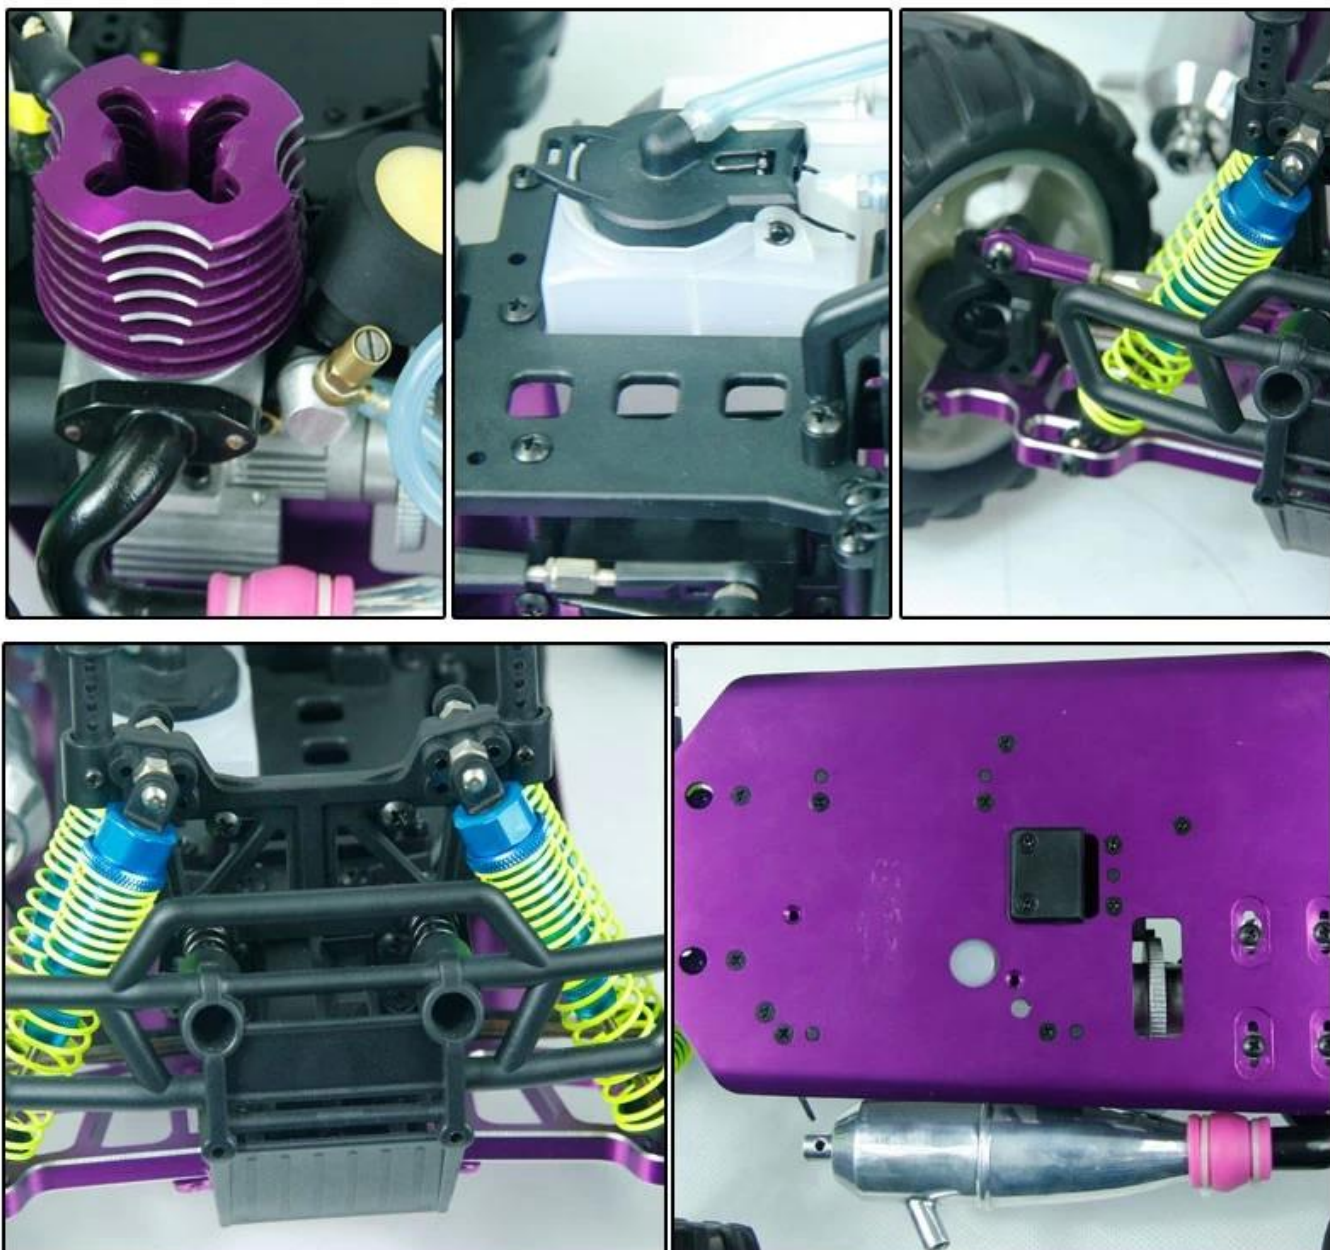

1/10 scale 4WD nitro powered monster truck TPGT-1088U

Quick Details

Style: Remote control toys

Type: Nitro RC Car

Power: Battery

Material: Plastic

Plastic Type: ABS

Place of Origin: Shenzhen City, Guangdong Province, China

Brand Name: 1/10 scale 4WD nitro powered monster truck

Model Number: TPGT-1088U

product display

You can choose

#YX10881

#YX10882

Details display

Specifications

Vehicle length:420mm

Vehicle width:330mm

Height:185mm

Wheelbase:275mm

Gear Ratio:1:13.34(High)

Ground clearance:30mm

Weight:Approx.2100g

Wheel Diameter:120mm

Wheel Width:60mm

Engine:TaiWan VERTEX 18cxp/AM

[**Click to learn more about us.**](#)

MORE PRODUCTS!