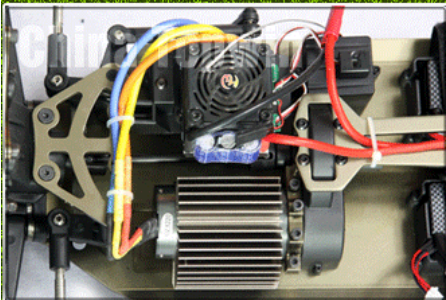

TPEB-0559 PRODUCT DETAILS

[Cliquez pour en savoir plus sur nous.](#)

MORE PRODUCTS!