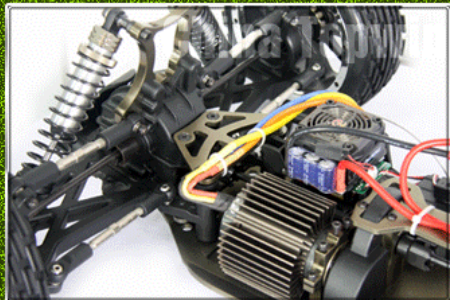

1/5th Sacle 4WD Electric Powered Double the battery high-speed Off Road Buggy

Product size: 750x480mm

Wheelbase: 515mm

Gear Ratio: 11.8:1

Brushless ESC output: Hobbywing 125A

Brushless motor: 980KV

BATTERY: 11.1V LiPo 3700MAH x2P

Servo:20KG

Transmitter: 2.4G 2CH

CHINA TOPWIN

TPEB-0559 PRODUCT DETAILS

[Cliquez pour en savoir plus sur nous.](#)

MORE PRODUCTS!