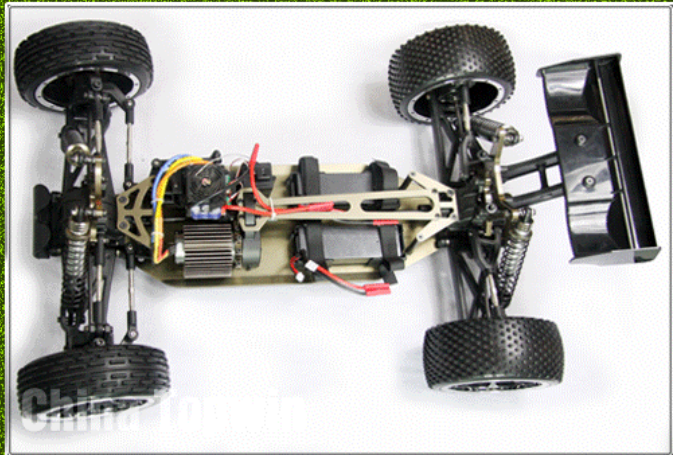

1/5th Sacle 4WD Electric Powered Double the battery high-speed Off Road Buggy

Product size: 750x480mm

Wheelbase: 515mm

Gear Ratio: 11.8:1

Brushless ESC output: Hobbywing 125A

Brushless motor: 980KV

BATTERY: 11.1V LiPo 3700MAH x2P

Servo:20KG

Transmitter: 2.4G 2CH

CHINA TOPWIN

TPEB-0559 PRODUCT DETAILS

[Cliquez pour en savoir plus sur nous.](#)

MORE PRODUCTS!