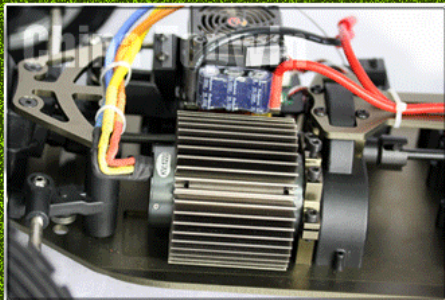

TPEB-0559 PRODUCT DETAILS

[Cliquez pour en savoir plus sur nous.](#)

MORE PRODUCTS!