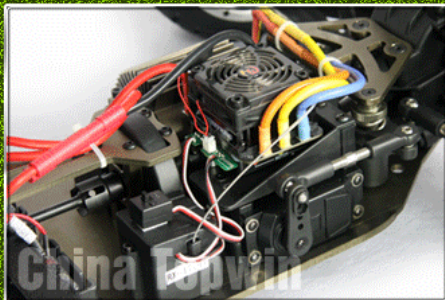

1/5th Sacle 4WD Electric Powered Double the battery high-speed Off Road Buggy

Product size: 750x480mm

Wheelbase: 515mm

Gear Ratio: 11.8:1

Brushless ESC output: Hobbywing 125A

Brushless motor: 980KV

BATTERY: 11.1V LiPo 3700MAH x2P

Servo:20KG

Transmitter: 2.4G 2CH

CHINA TOPWIN

TPEB-0559 PRODUCT DETAILS

[Cliquez pour en savoir plus sur nous.](#)

MORE PRODUCTS!