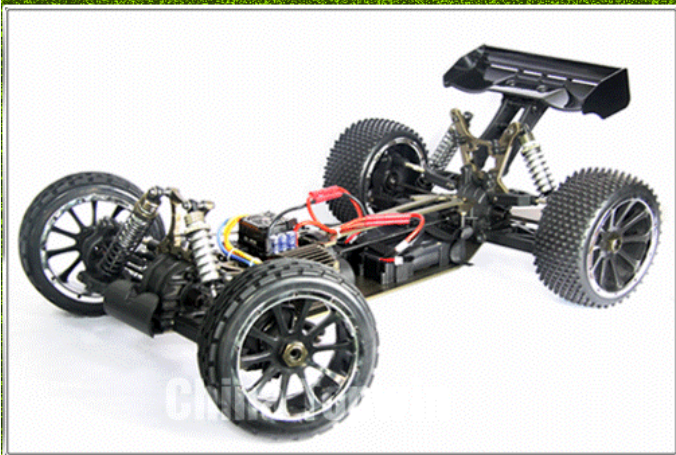

1/5th Sacle 4WD Electric Powered Double the battery high-speed Off Road Buggy

Product size: 750x480mm

Wheelbase: 515mm

Gear Ratio: 11.8:1

Brushless ESC output: Hobbywing 125A

Brushless motor: 980KV

BATTERY: 11.1V LiPo 3700MAH x2P

Servo:20KG

Transmitter: 2.4G 2CH

CHINA TOPWIN

TPEB-0559 PRODUCT DETAILS

[Cliquez pour en savoir plus sur nous.](#)

MORE PRODUCTS!