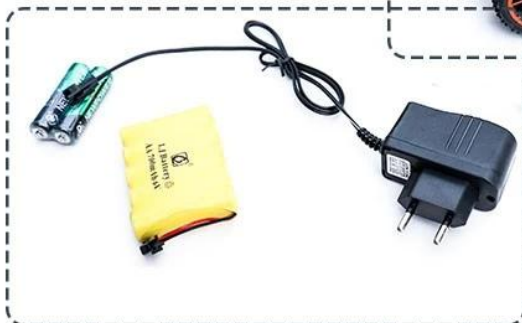

RC Car *Buggy*
High Speed

high speed about 20KM/H, 2pcs motors
REC333GS05

2.4G

4WD
1:18

RC Car *Truggy*
High Speed

The advertisement features a red and black RC Buggy car with large, treaded tires, set against a background of a city skyline at night with light trails. The car is shown from a side-rear perspective, moving towards the left. The text 'RC Car Buggy High Speed' is prominently displayed in the upper left. Below it, technical specifications are listed: 'high speed about 20KM/H, 2pcs motors' and 'REC333GS05'. Two callout boxes highlight '2.4G' and '4WD 1:18'. At the bottom, the text 'RC Car Truggy High Speed' is shown in a bold, italicized font, with a blurred background suggesting motion.

car*1

transmitter battery*1
instruction Manual*1

charger*1, battery*1

REC333GS06

transmitter*1

car*1

charger*1, battery*1
transmitter battery*1
instruction Manual*1