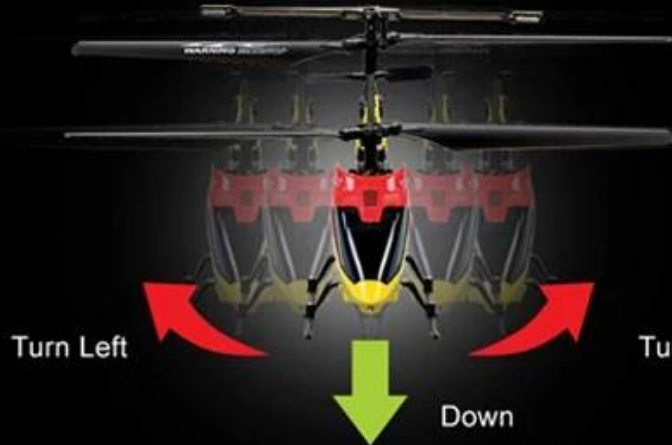

## **Función**

2.4G 3.5CH doble hélice del helicóptero del rc con pantalla LED & giroscopio & luz LED. arriba / abajo, adelante / atrás, girar a la izquierda / derecha

3 CHANNEL

2.4G REMOTE CONTROL

LCD TRANSMITTER

FLASHING LIGHTS

GYRO TECHNOLOGY

H/L speed FunUon

DOUBLE PROTECTION

Forward

Backward

Up

Turn Left

Turn Right

Down

Function: up/down, forward/backward,turn left / Right

2.4G :For your better control

Frequencyv :

2.4GHz The excellent frequency & bandwidth

Using Spread Spectrum Technology for Further remote distance, Best anti-interference ability, Least power consumption. You could fly more helicopters at the same time, its reaction speed is 100 times faster than other Radio Control.

LCD Displayer shows flight state when fly