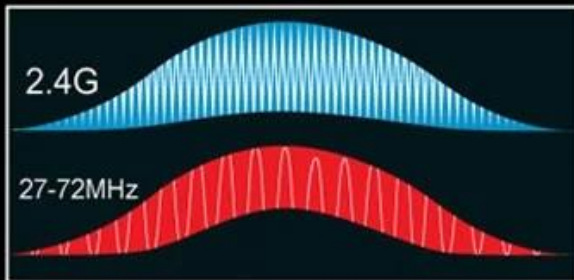

Turn Right

Down

Function: up/down, forward/backward,turn left / Right

2.4G :For your better control

Frequencyv :

2.4GHz The excellent frequency & bandwidth

Using Spread Spectrum Technology for Further remote distance, Best anti-interference ability, Least power consumption. You could fly more helicopters at the same time, its reaction speed is 100 times faster than other Radio Control.

LCD Displayer shows flight state when fly