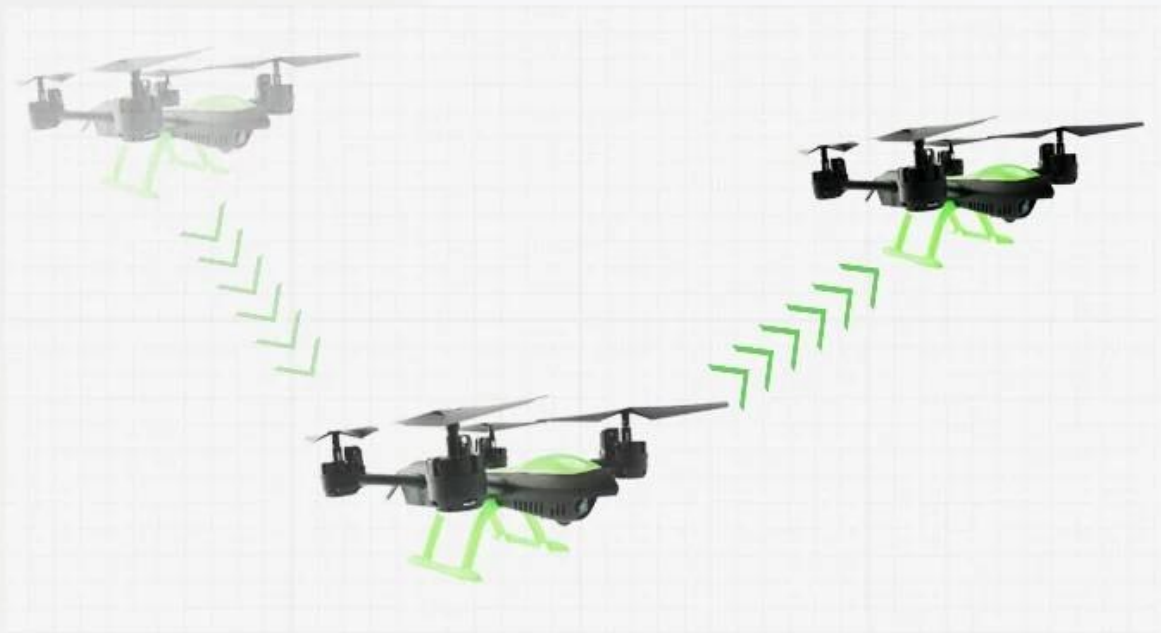

## The fuselage size

Referring mechanics lightweight design

## Headless mode

More relaxed, more free full flight.

Change direction at any time and place, the flexible flight.

## Fixed high mode

In altitude hold mode (high) mode the motherboard will automatically control the throttle, so as to maintain the same.

## One key to return

According to internal stored in the controller, the recovery in the opposite direction in accordance with the flight path.

**0.3MP**

5.8GHz FPV 0.3MP camera  
Give you a different visual enjoyment