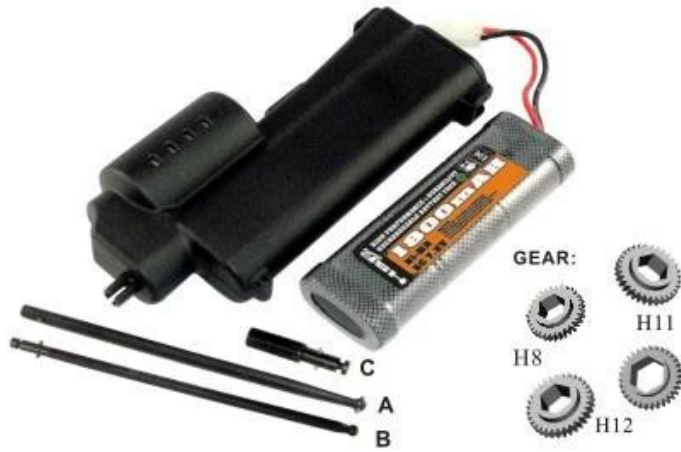

Rotor Starter 70111

DRILL COVER:

#11020

#11012

#11011