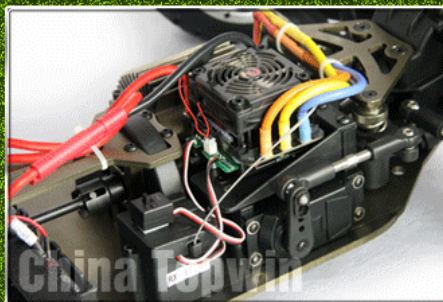

TPEB-0559

1/5th Scale 4WD Electric Powered Double the battery high-speed Off Road Buggy

Product size: 750x480mm

Wheelbase: 515mm

Gear Ratio: 11.8:1

Brushless ESC output: Hobbywing 125A

Brushless motor: 980KV

BATTERY: 11.1V LiPo 3700MAH x2P

Servo:20KG

Transmitter: 2.4G 2CH

CHINA TOPWIN

TPEB-0559 PRODUCT DETAILS

[Klicken Sie hier um mehr über uns erfahren.](#)

MORE PRODUCTS!