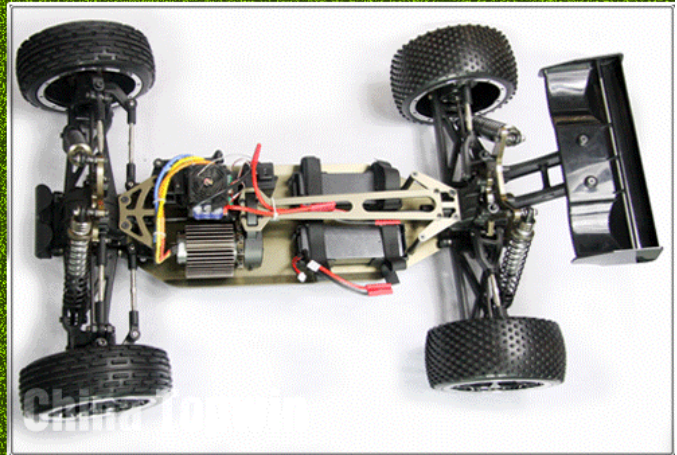

TPEB-0559

1/5th Scale 4WD Electric Powered Double the battery high-speed Off Road Buggy

Product size: 750x480mm

Wheelbase: 515mm

Gear Ratio: 11.8:1

Brushless ESC output: Hobbywing 125A

Brushless motor: 980KV

BATTERY: 11.1V LiPo 3700MAH x2P

Servo:20KG

Transmitter: 2.4G 2CH

CHINA TOPWIN

TPEB-0559 PRODUCT DETAILS

[Klicken Sie hier um mehr über uns erfahren.](#)

MORE PRODUCTS!