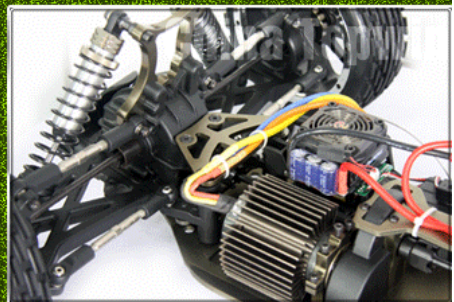

TPEB-0559

1/5th Scale 4WD Electric Powered Double the battery high-speed Off Road Buggy

Product size: 750x480mm

Wheelbase: 515mm

Gear Ratio: 11.8:1

Brushless ESC output: Hobbywing 125A

Brushless motor: 980KV

BATTERY: 11.1V LiPo 3700MAH x2P

Servo:20KG

Transmitter: 2.4G 2CH

CHINA TOPWIN

TPEB-0559 PRODUCT DETAILS

[Klicken Sie hier um mehr über uns erfahren.](#)

MORE PRODUCTS!