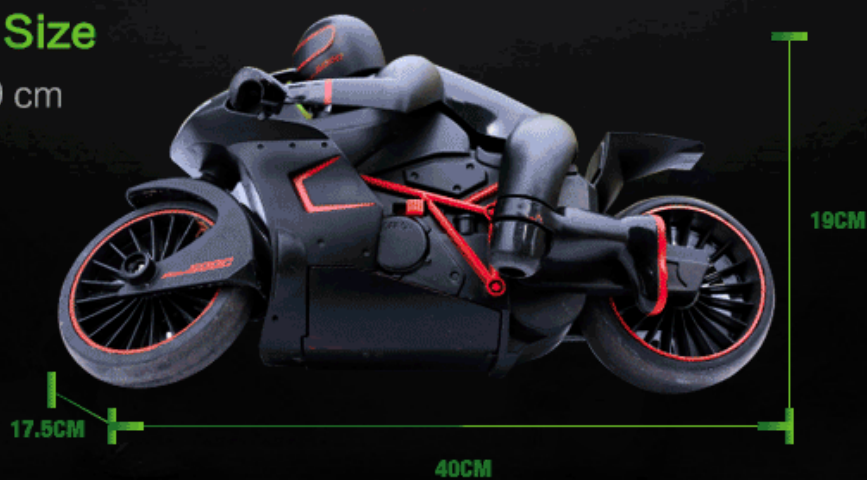

Product Size

40*17.5*19 cm