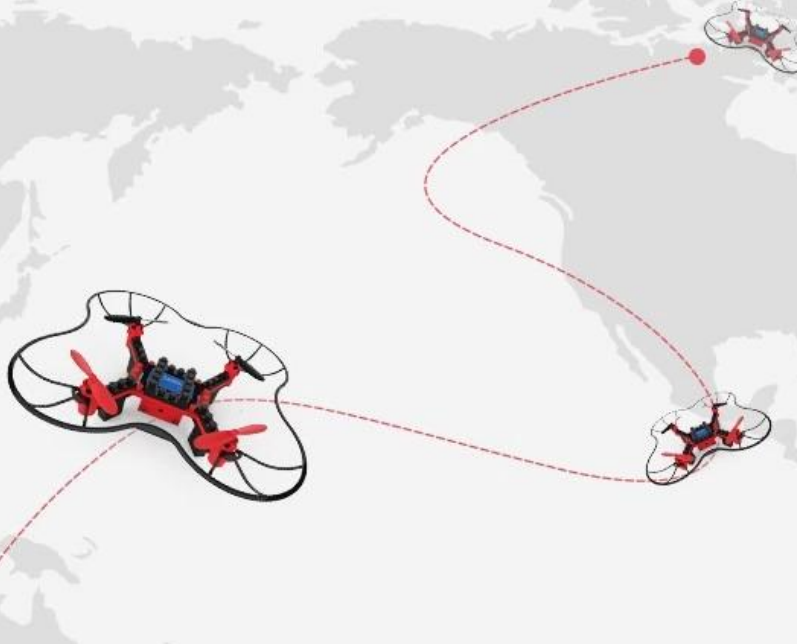

One key return

A key home easily, fear lost

Headless mode

Don't need to tell direction, easy to recall